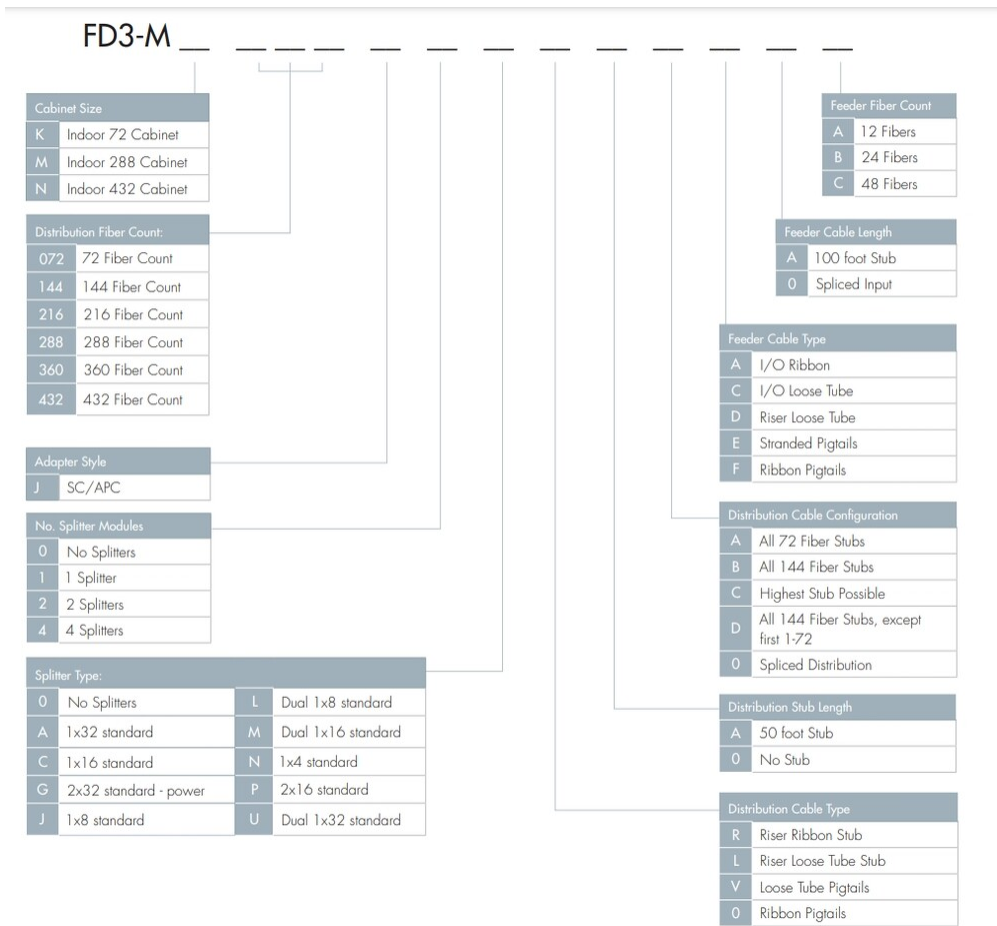

FD3-VM144JOARACAAA

Material Specifications

Finish Powder coated

Material Type Steel

Optical Specifications

Fiber Mode Singlemode

Environmental Specifications

Environmental Space Indoor

Packaging and Weights

Packaging quantity 1

Regulatory Compliance/Certifications