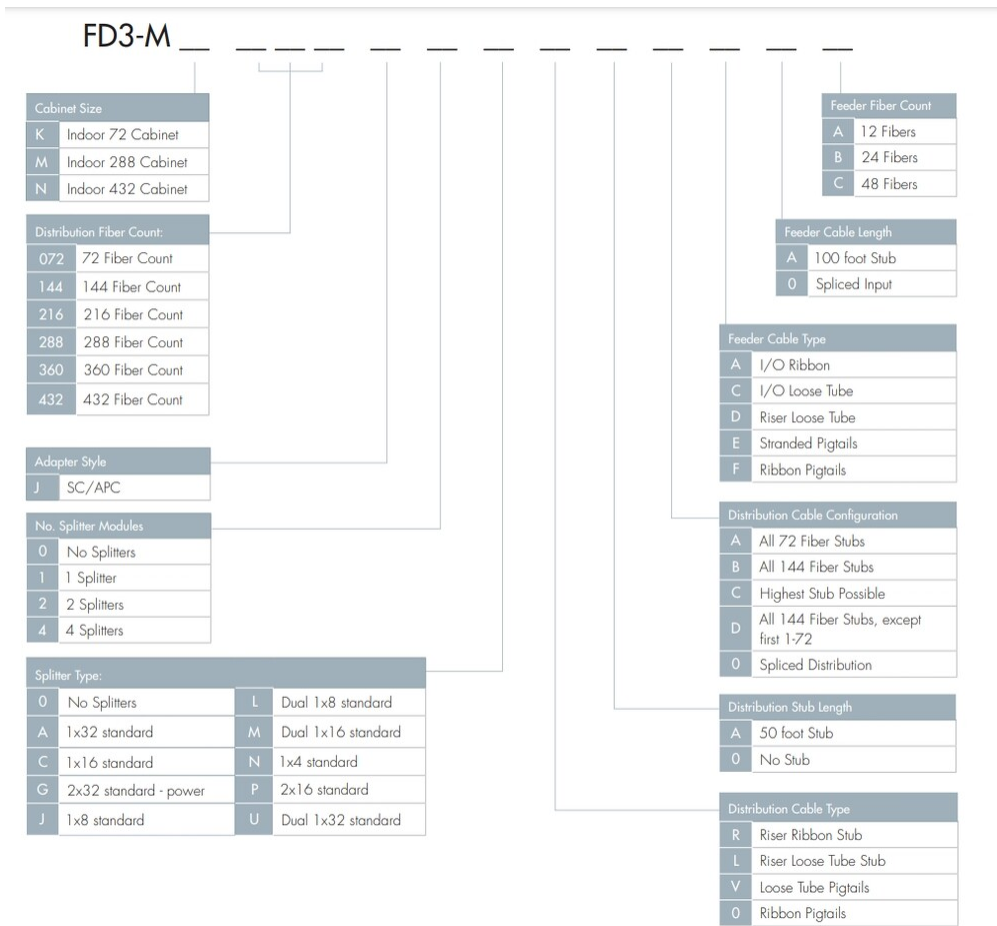

FD3-VM144JOARACAXA

Material Specifications

Finish Powder coated
Material Type Steel

Optical Specifications

Fiber Mode Singlemode

Environmental Specifications

Environmental Space Indoor

Packaging and Weights

Packaging quantity 1

Regulatory Compliance/Certifications