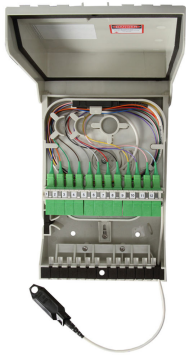

RDT-SM12J60D0459A

RapidFiber® Mini-RDT Distribution Terminal, 12-fiber, SC/APC, Indoor/outdoor cable, 45 m

- Designed to provide a quick and simple solution for installing fiber in small and medium sized MDU's
- Incorporates a unique fiber cable spooling system that stores up fiber cable within the enclosure
- Removes the need for field termination and extensive site survey inspections

Product Classification

Regional Availability	North America
Product Type	Fiber distribution terminal
Product Brand	RapidFiber®
Product Series	Mini-RDT

General Specifications

Adapters, quantity	12
Cable Entry Location	Bottom left Bottom right
Cable Type	Indoor/outdoor - Stranded
Color	Gray
Interface	SC/APC
Interface, stub	MPO
Lock Type	Security screw
Mounting	Wall
Port, quantity	12

Dimensions

Height	200 mm 7.874 in
Width	140 mm 5.512 in
Depth	60 mm 2.362 in
Cable Length	45 m 147.638 ft
Outer Cable Diameter	4 mm 0.157 in

Dimension Drawing

RDT-SM12J60D0459A

Ordering Tree

RDT - S M XX X 0 0 X XXX X X