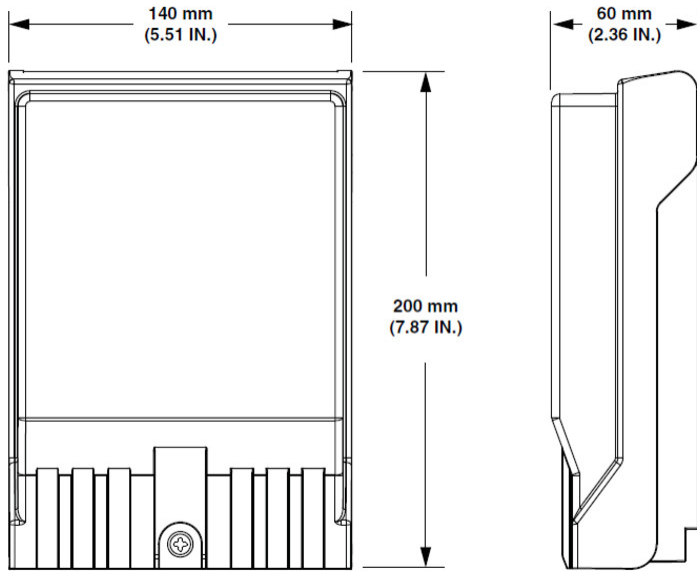

RDT-SM12J60D2749A

RapidFiber® Mini-RDT Distribution Terminal, 12-fiber, SC/APC, Indoor/outdoor cable, 274 m

- Designed to provide a quick and simple solution for installing fiber in small and medium sized MDU's
- Incorporates a unique fiber cable spooling system that stores up fiber cable within the enclosure
- Removes the need for field termination and extensive site survey inspections

Product Classification

Regional Availability	North America
Product Type	Fiber distribution terminal
Product Brand	RapidFiber®
Product Series	Mini-RDT

General Specifications

Adapters, quantity	12
Cable Entry Location	Bottom left Bottom right
Cable Type	Indoor/outdoor - Stranded
Color	Gray
Interface	SC/APC
Interface, stub	MPO
Lock Type	Security screw
Mounting	Wall
Port, quantity	12

Dimensions

Height	200 mm 7.874 in
Width	140 mm 5.512 in
Depth	60 mm 2.362 in
Cable Length	274 m 898.95 ft
Outer Cable Diameter	4 mm 0.157 in

Dimension Drawing

RDT-SM12J60D2749A

Ordering Tree

RDT - S M XX X 0 0 X XXX X X

Stubbed end configuration

A MPO connector
O No connector

Fanout

1 SC/UPC
2 SC/APC
3 LC/UPC
4 LC/APC

Enclosure end configuration

9 900µm - standard

Cable Length (Plenum)

030	30 meters (100')
061	61 meters (200')
092	92 meters (300')
122	122 meters (400')
152	152 meters (500')
183	183 meters (600')