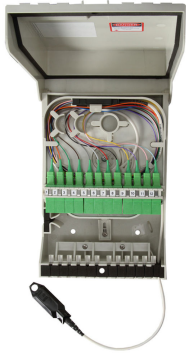

RDT-SM12J60D2749A

RapidFiber® Mini-RDT Distribution Terminal, 12-fiber, SC/APC, Indoor/outdoor cable, 274 m

- Designed to provide a quick and simple solution for installing fiber in small and medium sized MDU's
- Incorporates a unique fiber cable spooling system that stores up fiber cable within the enclosure
- Removes the need for field termination and extensive site survey inspections

Product Classification

Regional Availability	North America
Product Type	Fiber distribution terminal
Product Brand	RapidFiber®
Product Series	Mini-RDT

General Specifications

Adapters, quantity	12
Cable Entry Location	Bottom left Bottom right
Cable Type	Indoor/outdoor - Stranded
Color	Gray
Interface	SC/APC
Interface, stub	MPO
Lock Type	Security screw
Mounting	Wall
Port, quantity	12

Dimensions

Height	200 mm 7.874 in
Width	140 mm 5.512 in
Depth	60 mm 2.362 in
Cable Length	274 m 898.95 ft
Outer Cable Diameter	4 mm 0.157 in

Dimension Drawing

RDT-SM12J60D2749A

Ordering Tree

RDT - S M XX X 0 0 X XXX X X