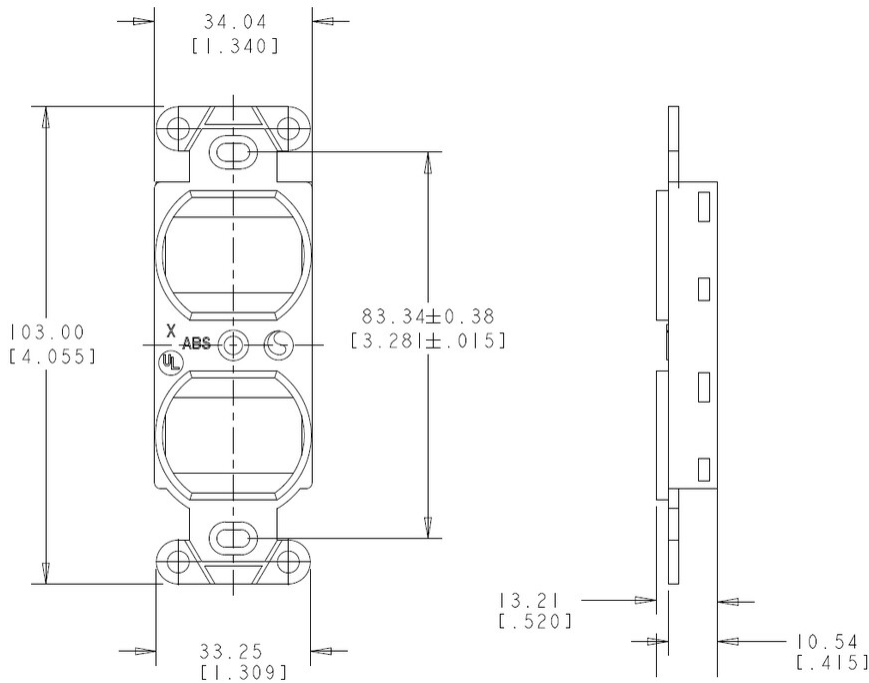

1-1339120-3

Material Specifications

Material Type Acrylonitrile butadiene styrene (ABS)

Packaging and Weights

Included Mounting screw (2)

Packaging quantity 1

Packaging Type Bag

Regulatory Compliance/Certifications

Agency	Classification
CHINA-ROHS	Below maximum concentration value
REACH-SVHC	Compliant as per SVHC revision on www.commscope.com/ProductCompliance
ROHS	Compliant
UK-ROHS	Compliant