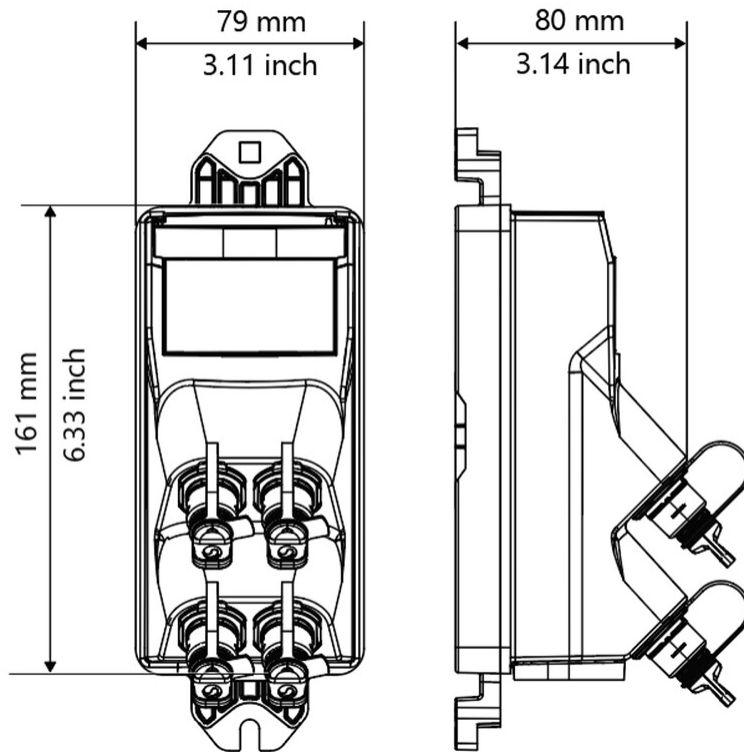

HMT-B3M2B2000NN000

NOVUX™ Hardened Multi-fiber Terminal, 3 HMFOC ports, 2 fibers per port, Flat toneable loose tube cable, 2000 ft/609 m

- NOVUX™ Hardened Multi-fiber Terminals incorporate hardened connector technology that is designed to withstand the rugged outside plant environment
- Hardened connectors are factory-integrated and environmentally sealed for use in optical drop cable deployments
- Plug and play adapter ports ensure rapid cable installment in the outside plant access section of the network
- NOVUX™ HXT fiber indexing terminals are available with 1:4 or 1:8 splitter and optional multi-use ports, Index Only and Index Branching 2 to 6 fiber solutions
- Available with flat dielectric and flat toneable/locatable dielectric cable
- NOVUX™ smaller terminal size for aesthetics and allowing installation in constrained spaces
- NOVUX™ terminals are available in Black (RAL# 9005) or Gray (RAL# 7035)
- CommScope Product ID plate with QR code link to product documents and C-Track

Cable Type	Toneable - Flat - Loose Tube
Cable, quantity	1
Distribution Type	3 ports, 2 fibers per port
Drop Port Type	Hardened multi-fiber (HMFOC) jack, male/pinned
Enclosure Color	Black (RAL 9005)
Multi-fiber Port Type	Hardened multi-fiber (HMFOC) jack, male/pinned
Multi-fiber Port, quantity	3
Mounting	Handhole Pedestal Pole Strand
Port Type	Hardened multi-fiber (HMFOC) jack, male/pinned
Port, quantity	3
Stub Type	Stub tail

HMT-B3M2B2000NN000

Dimensions

Height	80 mm 3.15 in
Width	79 mm 3.11 in
Length	161 mm 6.339 in
Cable Length, stub	2000 ft (609 m)

Dimension Drawing

Port Configuration

NOVUX HT	TECHNOLOGIES AVAILABLE	SMALL	MEDIUM	LARGE
HMT Series	Multi-fiber	Up to 24f	Up to 24f	Up to 24f
		2 ports, each 2, 4, 6, 8 or 12f	6 ports, each 2, 3 or 4f	12 ports, each 2f
		3 ports, each 2, 4, 6, or 8f	8 ports 2 or 3f	
		4 ports, each 2, 4, or 6f		