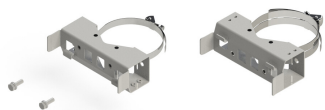

# 7661538 | Pole Mounting kit CAP H

---

Pole Mounting Kit to mount a CAP H (M2-Cabinet) to a pole. The diameter of the pole must not exceed 120 mm.

## Product Classification

**Product Type**      Mounting kit

**Product Brand**    ERA®

## Packaging and Weights

**Height, packed**    210 mm | 8.268 in

**Width, packed**     336 mm | 13.228 in

**Depth, packed**    336 mm | 13.228 in

**Included**            2 brackets per kit (1 set)

**Weight, gross**     2 kg | 4.409 lb