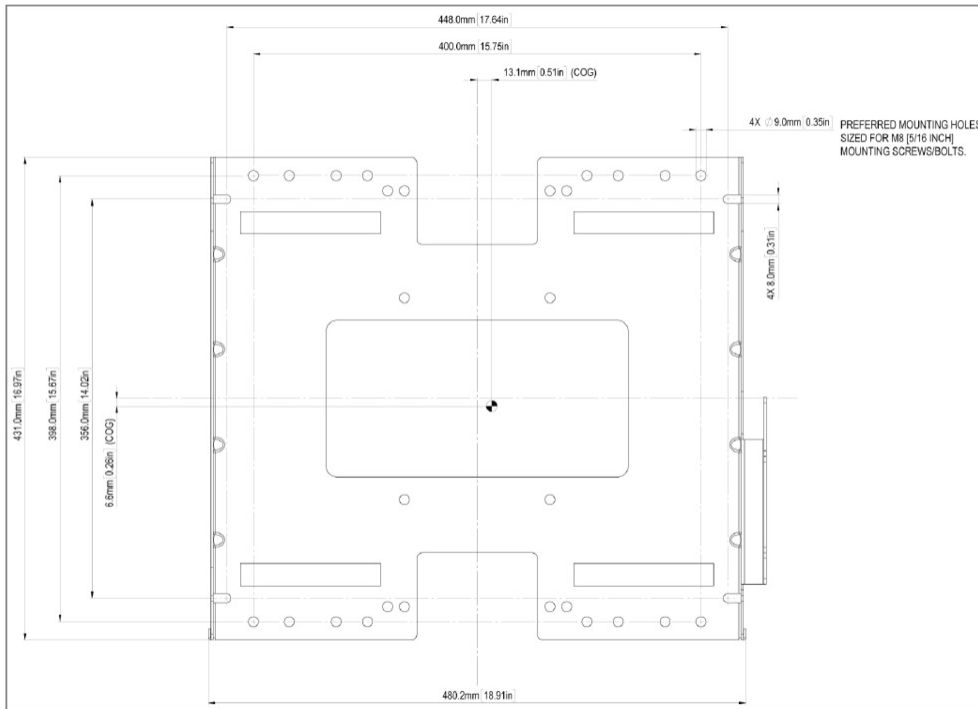

7847985-00 | Mounting Bracket Single CAP MX

CAP MX Mounting Bracket Single to mount one CAP MX to a wall

Product Classification

Product Type Mounting kit

Product Brand ERA®

Dimensions

Height 431 mm | 16.969 in

Width 480.2 mm | 18.906 in

Depth 102 mm | 4.016 in

Outline Drawing—Front

Outline Drawing—Side