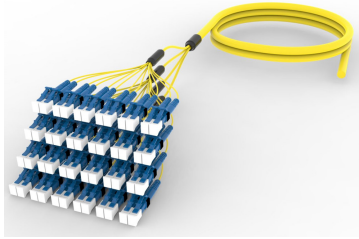

Base Product

Ultra Low Loss ULL TeraSPEED® LC/APC to Unconnectorized Ruggedized fanout Cable, 48-Fiber, Plenum, 12 fiber PmP 2.0 mm Dca

Product Classification

Regional Availability	Asia Australia/New Zealand Europe Latin America Middle East/Africa North America
Portfolio	CommScope®
Product Type	Ruggedized fanout
Product Brand	SYSTIMAX ULL
Ordering Note	For additional jacket colors, please contact a CommScope Sales Representative For lengths greater than 999 ft (304 m), orders must be in meters Minimum length may vary based on cable configuration

General Specifications

Color, boot A	Blue
Color, connector A	Green
Color, boot B	Blue
Color, connector B	Blue
Construction Type	Stranded
Furcation Color	Yellow
Interface, Connector A	LC/APC
Interface Feature, connector A	ULL
Interface, Connector B	Unterminated
Interface Feature, connector B	ULL
Jacket Color	Yellow
Fibers per Subunit, quantity	12
Total Fibers, quantity	48

Dimensions

Cable Assembly Length Range (m)	3 – 999
Cable Assembly Length Range (ft)	8 – 999

ALGLGUCCH

Optical Specifications

Fiber Mode	Singlemode
Fiber Type	G.657.A2, TeraSPEED®

Environmental Specifications