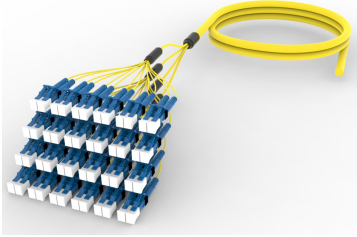

Base Product

Ultra Low Loss ULL TeraSPEED® LC/APC to Unconnectorized Ruggedized fanout Cable, 48-Fiber, Plenum, 12 fiber PmP 2.0 mm Dca

Product Classification

Regional Availability

Asia | Australia/New Zealand | Europe | Latin America | Middle East/Africa | North America

Portfolio

CommScope®

Product Type

Ruggedized fanout

Product Brand

SYSTIMAX ULL

Ordering Note

For additional jacket colors, please contact a CommScope Sales Representative | For lengths greater than 999 ft (304 m), orders must be in meters | Minimum length may vary based on cable configuration

Blue

Construction Type

Stranded

Furcation Color

Yellow

Interface, Connector A

LC/APC

Interface Feature, connector A