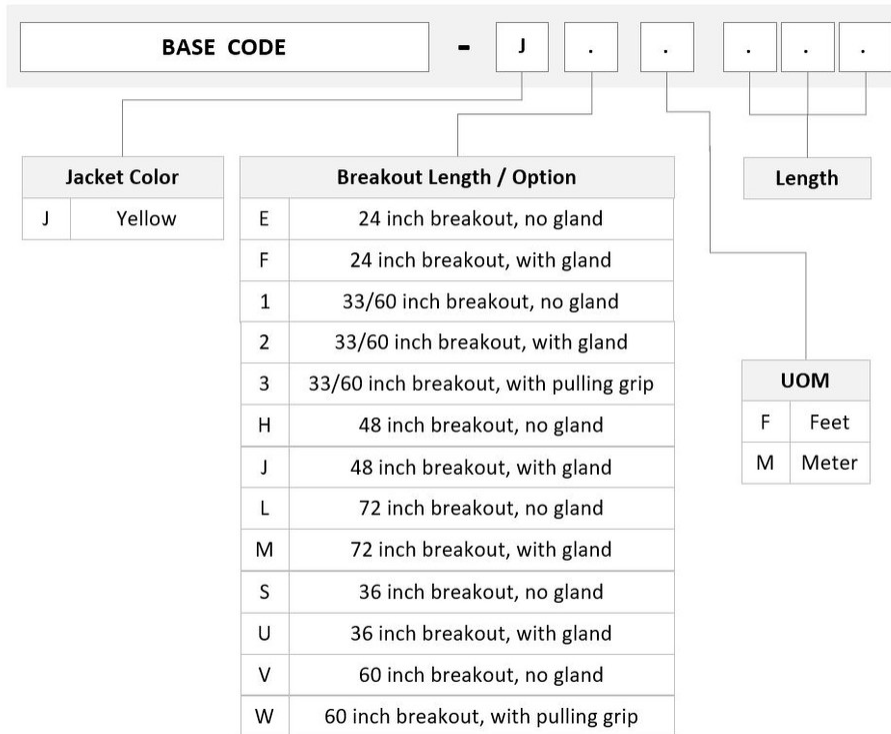

LC/UPC

Interface Feature, connector B

Uniboot

Jacket Color

Yellow

Polarity

Method A

Fibers per Subunit, quantity

12

Total Fibers, quantity

12

Dimensions

Cable Assembly Length Range (m)

3 – 999

ALGMPLUCD

Cable Assembly Length Range (ft)

10 – 999

Ordering Tree

Optical Specifications

Fiber Mode

Singlemode

Fiber Type

G.657.A2, TeraSPEED®

Environmental Specifications