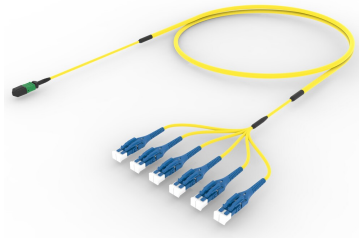

ALGMPLUCD

Base Product

Ultra Low Loss ULL TeraSPEED® MPO(Non-Pinned) to LC/UPC Uniboot Ruggedized fanout Cable, 12-Fiber, Plenum, 12 fiber PmP 2.0 mm Dca

Product Classification

Regional Availability

Asia | Australia/New Zealand | Europe | Latin America | Middle East/Africa | North America

Portfolio

CommScope®

Product Type

Ruggedized fanout

Product Brand

SYSTIMAX ULL

Ordering Note

For additional jacket colors, please contact a CommScope Sales Representative | For lengths greater than 999 ft (304 m), orders must be in meters | Minimum length may vary based on cable configuration

Blue

Construction Type

Stranded

Furcation Color

Yellow

Interface, Connector A

MPO-12/APC Female

Interface, Connector B

LC/UPC

Interface Feature, connector B

Uniboot

Jacket Color

Yellow

Polarity

Method A

Fibers per Subunit, quantity