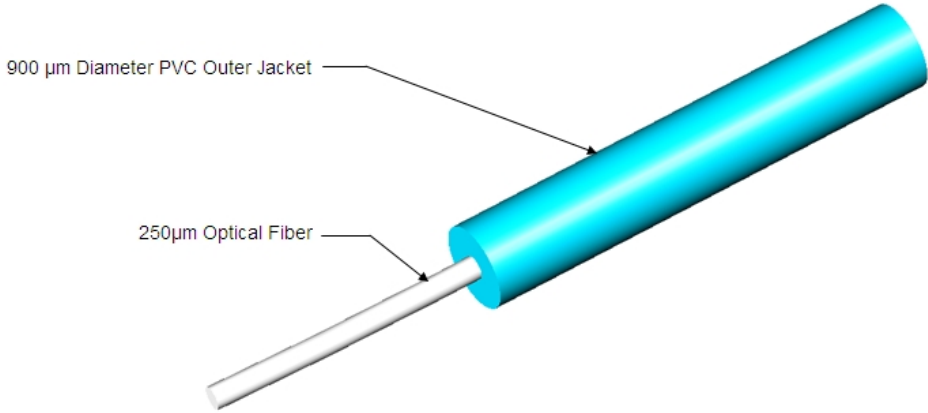

Representative Image

Regulatory Compliance/Certifications

Agency	Classification
ISO 9001:2015	Designed, manufactured and/or distributed under this quality management system

Included Products

- CS-6F-TB – OptiSPEED® OM1 Multimode Fiber