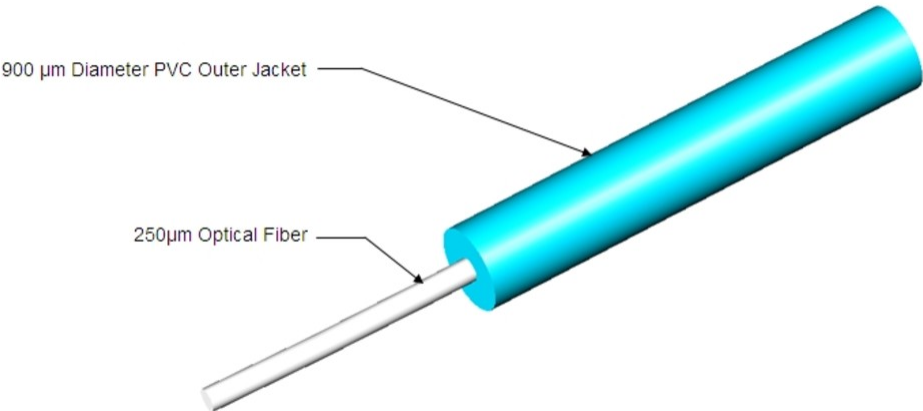

Z-TB-6F

OptiSPEED® 900µm Tight Buffered Fiber

Product Classification

Regional Availability	Asia | Australia/New Zealand | EMEA | Latin America | North America
Portfolio	CommScope®
Product Type	Fiber indoor cable

Representative Image

Regulatory Compliance/Certifications

Agency	Classification
ISO 9001:2015	Designed, manufactured and/or distributed under this quality management system

Included Products

- CS-6F-TB – OptiSPEED® OM1 Multimode Fiber