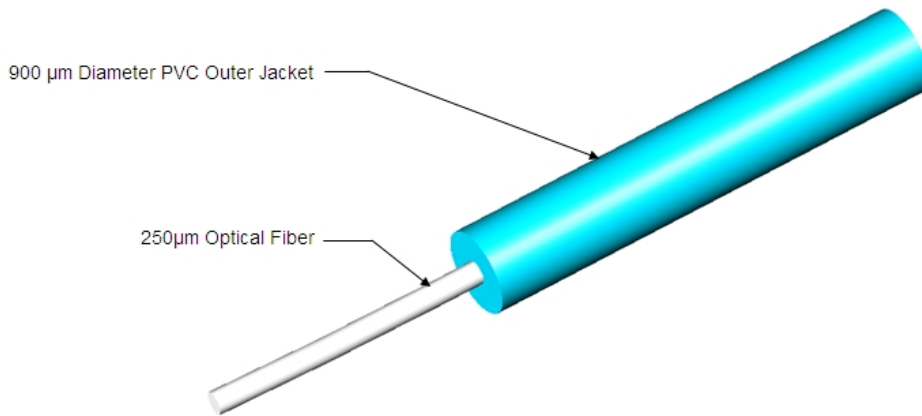

Representative Image

Regulatory Compliance/Certifications

Agency	Classification
ISO 9001:2015	Designed, manufactured and/or distributed under this quality management system

Included Products

CS-8W-TB – TeraSPEED® Singlemode Fiber