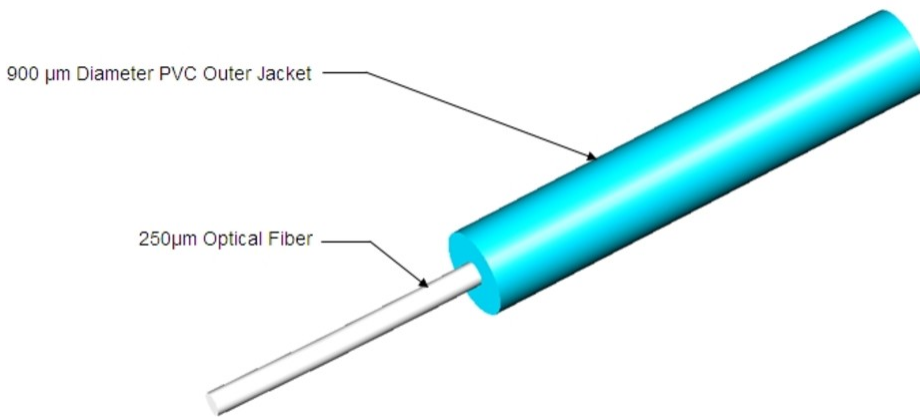

Z-TB-8W

TeraSPEED® 900µm Tight Buffered Fiber

Product Classification

Regional Availability	Asia | Australia/New Zealand | EMEA | Latin America | North America
Portfolio	CommScope®
Product Type	Fiber indoor cable

Representative Image

Regulatory Compliance/Certifications

Agency	Classification
ISO 9001:2015	Designed, manufactured and/or distributed under this quality management system

Included Products

CS-8W-TB – TeraSPEED® Singlemode Fiber