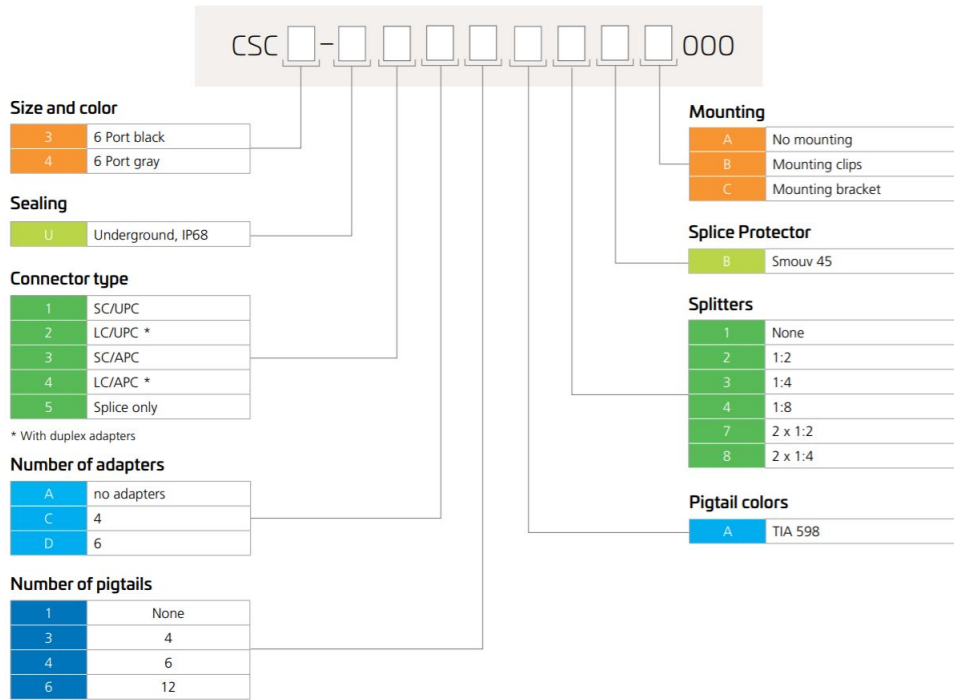

CSC3-M5A1A1BA000

Environmental Specifications

Environmental Space	Outdoor
UV Resistance	UV stabilized

Packaging and Weights

Included	Mounting hardware
Packaging quantity	1
Packaging Type	Box | Carton