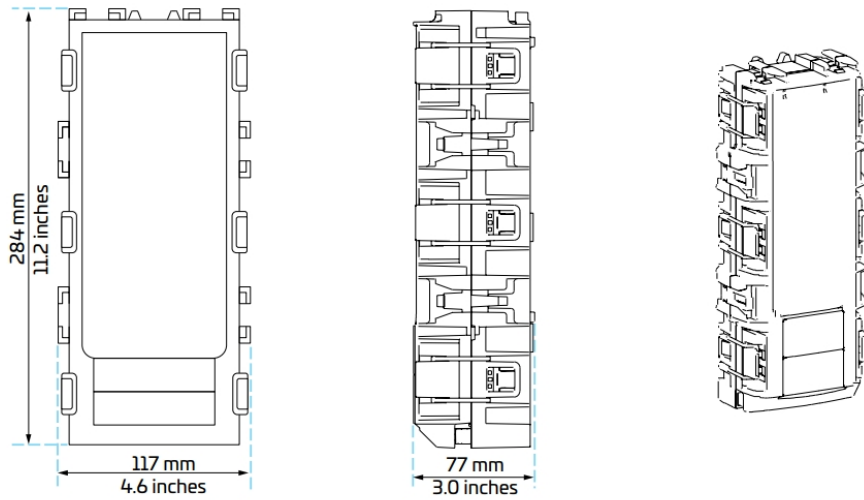

## Dimensions

<b>Height</b>	284 mm   11.181 in
---------------	--------------------

# CSC3-M5A1A1BA000

---

**Width** 117 mm | 4.606 in  
**Depth** 77 mm | 3.031 in

## Dimension Drawing