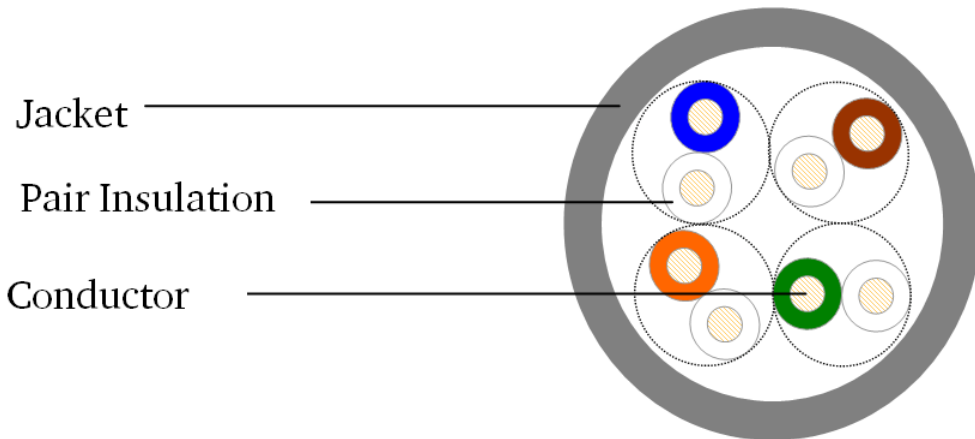

760256261 | 1061L-C SLT CAT5E 4/24 U/UTP R3000

Electrical Specifications

dc Resistance Unbalance, maximum	5 %
dc Resistance, maximum	9.38 ohms/100 m | 2.859 ohms/100 ft
Dielectric Strength, minimum	1500 Vac | 2500 Vdc
Mutual Capacitance at Frequency	5.6 nF/100 m @ 1 kHz
Nominal Velocity of Propagation (NVP)	69 %
Operating Frequency, maximum	200 MHz
Operating Voltage, maximum	80 V
Remote Powering	Fully complies with the recommendations set forth by IEEE 802.3bt (Type 4) for the safe delivery of power over LAN cable when installed according to ISO/IEC 14763-2, CENELEC EN 50174-1, CENELEC EN 50174-2 or TIA TSB-184-A

Material Specifications

Conductor Material	Bare copper
Insulation Material	Polyolefin
Jacket Material	PVC

Mechanical Specifications

Pulling Tension, maximum	11.34 kg | 25 lb

Environmental Specifications

Installation temperature	0 °C to +60 °C (+32 °F to +140 °F)
Operating Temperature	-20 °C to +60 °C (-4 °F to +140 °F)