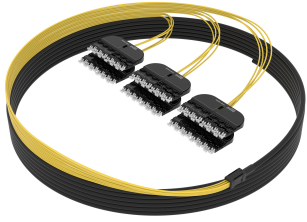

# NG4-CMDMORH

NG4access® Cabled Module, singlemode LC/APC to stub, 144 fiber, rollable ribbon, indoor/outdoor

- Cabled modules enable the routing of fiber cable to the frame, where multiple connectors are terminated to the frame with a single click
- Integrated connectors ensure the cables are kept in sequential order, and help prevent accidental fiber breakage or disruption to adjacent fibers during installation
- Available in a pigtail version for splicing on frame or preterminated to 24-fiber microcable or conventional IFC cable

## Product Classification

<b>Regional Availability</b>	Latin America   North America
<b>Portfolio</b>	CommScope®
<b>Product Type</b>	Fiber cabled module
<b>Product Brand</b>	NG4access®
<b>Product Series</b>	NG4
<b>Ordering Note</b>	For fiber modules with custom cable lengths, please contact your local CommScope representative

## General Specifications

<b>Configuration Type</b>	NG4 Module to Stub tail
<b>Adapters, quantity, front</b>	72
<b>Body Style</b>	Straight orientation
<b>Cable Color</b>	Black
<b>Cable Type</b>	Indoor/outdoor - Rollable Ribbon
<b>Color, housing</b>	Black
<b>Interface, front</b>	LC/APC
<b>Interface, rear</b>	Stub tail
<b>Polarity</b>	Pairs, straight
<b>Total Fibers, quantity</b>	144
<b>Total Ports, quantity, front</b>	144

# NG4-CMDMORH

**Width** 159.9 mm | 6.295 in

**Depth** 101 mm | 3.976 in