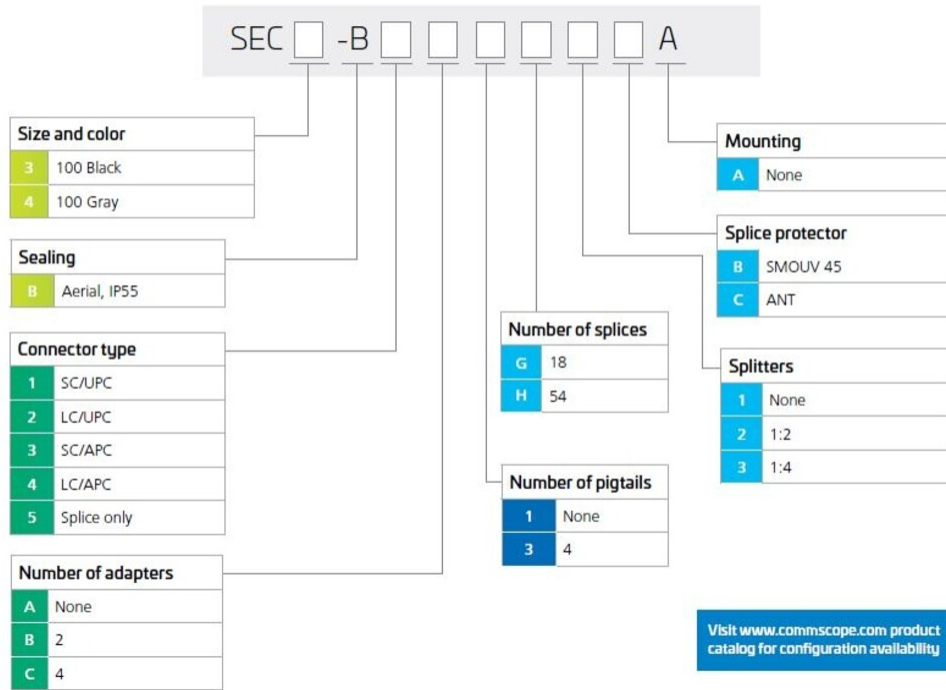

SEC3-B5A1G3BA000

Splicing Capacity, Single Fusion, maximum	18
Splicing Type, Supported	Single fusion
Split Ratio	Symmetrical
Splitter Type	1 x 4
Splitter, quantity	1

Dimensions

Height	130 mm 5.118 in
Width	216 mm 8.504 in
Depth	62 mm 2.441 in

Ordering Tree

Ordering information

Optical Specifications

Fiber Type	G.657.A1 G.657.A2 G.657.B3
-------------------	--------------------------------

Environmental Specifications

Environmental Space	Facade Outdoor
----------------------------	------------------