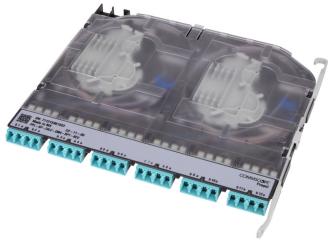

# 760255085 | PPL-SP-24LC-OM4-RPT-AS

Propel Multimode Splice Cassette, 24LC with internal shutters, OM4 ribbon fiber pigtail, pairs straight ULL

- Can be installed and removed from front or rear of panel
- This component requires 6 of the 12 lanes on the Propel Panel blade

Recommended for use with 24f subunit cable

## General Specifications

<b>Color, front</b>	Aqua
<b>Interface, front</b>	LC/UPC
<b>Interface, rear</b>	Ribbon pigtail
<b>Polarity</b>	Pairs, straight
<b>Shuttered</b>	Yes
<b>Total Fibers, quantity</b>	24