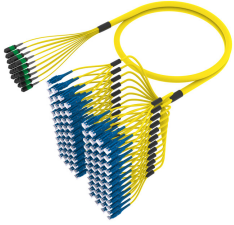

ULGQPLUTN

Base Product

Singlemode MPO8 APC non-pinned to LC/UPC Uniboot Ruggedized fanout Cable, 192-Fiber, Plenum, 8 fiber PmP 2.0 mm

Product Classification

Regional Availability

Asia | Australia/New Zealand | China | Europe | India | Latin America | Middle East/Africa | North America

Portfolio

CommScope®

Product Type

Ruggedized fanout

Product Brand

Propel | SYSTIMAX ULL

Ordering Note

For additional jacket colors, please contact a CommScope Sales Representative | For lengths greater than 999 ft (304 m), orders must be in meters | Minimum length may vary based on cable configuration

General Specifications

Connector A, quantity	24
Color, boot A	Gray
Color, connector A	Green
Connector B, quantity	192
Color, boot B	Blue
Color, connector B	Blue
Construction Type	Stranded
Furcation Color	Yellow
Interface, Connector A	MPO-08/APC Female
Interface, Connector B	LC/UPC
Interface Feature, connector B	Uniboot
Jacket Color	Yellow
Polarity	Method B Enhanced (ULL)
Fibers per Subunit, quantity	8
Total Fibers, quantity	192