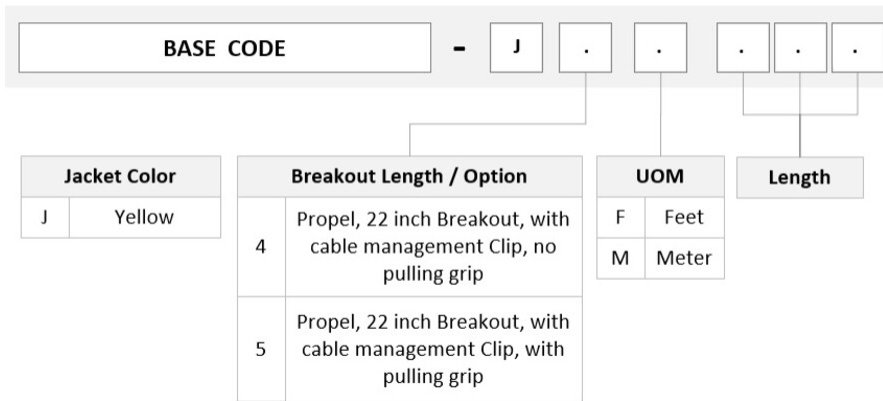

General Specifications

Connector A, quantity	24
Color, boot A	Gray
Color, connector A	Green
Connector B, quantity	192
Color, boot B	Blue
Color, connector B	Blue
Construction Type	Stranded
Furcation Color	Yellow
Interface, Connector A	MPO-08/APC Female
Interface, Connector B	LC/UPC
Interface Feature, connector B	Uniboot
Jacket Color	Yellow
Polarity	Method B Enhanced (ULL)
Fibers per Subunit, quantity	8
Total Fibers, quantity	192

Dimensions

ULGQPLUTN

Breakout Length	22 in
Cable Assembly Length Range (m)	3 – 305
Cable Assembly Length Range (ft)	10 – 999

Ordering Tree

Mechanical Specifications

Cable Retention Strength, maximum	11.24 lb @ 0 ° 4.40 lb @ 90 °
--	---------------------------------