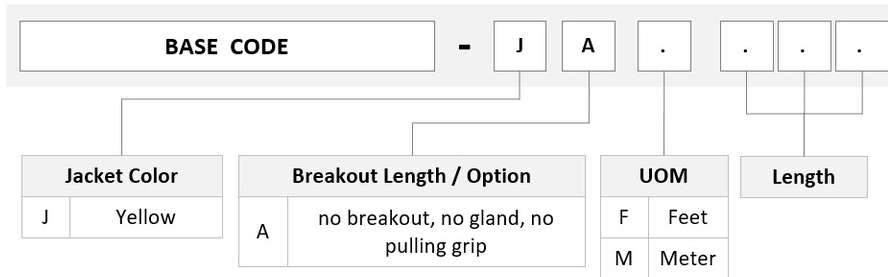

ARG2P2PHF

Total Fibers, quantity 24

Dimensions

Cable Assembly Length Range (m) 1 – 305

Cable Assembly Length Range (ft) 1 – 999

Ordering Tree

Mechanical Specifications

Cable Retention Strength, maximum 11.24 lb @ 0 ° | 4.40 lb @ 90 °

Optical Specifications

Fiber Mode Singlemode

Fiber Type G.657.A2, TeraSPEED®

Environmental Specifications

Operating Temperature -10 °C to +60 °C (+14 °F to +140 °F)

Environmental Space Indoor | Low Smoke Zero Halogen (LSZH)

Regulatory Compliance/Certifications

Agency

CHINA-ROHS

ISO 9001:2015

ROHS

UK-ROHS

Classification

Above maximum concentration value

Designed, manufactured and/or distributed under this quality management system

Compliant/Exempted

Compliant/Exempted