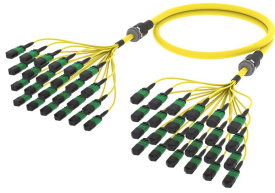

UHGMMXMXCP

Singlemode MPO12 APC (pinned) to MPO12 APC (pinned) Fiber Trunk Cable Assembly, 288-Fiber, Armored Indoor Plenum

Product Classification

Regional Availability	Asia Australia/New Zealand China Europe India Latin America Middle East/Africa North America
Portfolio	CommScope®
Product Type	Fiber trunk cable assembly
Product Brand	Propel SYSTIMAX ULL
Ordering Note	For additional jacket colors, please contact a CommScope Sales Representative For lengths greater than 999 ft (304 m), orders must be in meters Minimum length may vary based on cable configuration

General Specifications

Connector A, quantity	24
Color, boot A	Black
Color, connector A	Green
Connector B, quantity	24
Color, boot B	Black
Color, connector B	Green
Construction Type	Armored Stranded
Furcation Color	Yellow
Interface, Connector A	MPO-12/APC Male
Interface, Connector B	MPO-12/APC Male
Jacket Color	Yellow
Polarity	Method B Enhanced (ULL)
Fibers per Subunit, quantity	12
Total Fibers, quantity	288

Dimensions

Breakout Length	22 in
Cable Assembly Length Range (m)	3 – 305

UHGMXXMXP

Cable Assembly Length Range (ft)

10 – 999

Ordering Tree

Mechanical Specifications

Cable Retention Strength, maximum 11.24 lb @ 0° | 4.40 lb @ 90°

ROHS

Compliant/Exempted

UK-ROHS

Compliant/Exempted

UHGMXXMCP

Included Products

- 760252662 – Fiber indoor cable, TeraSPEED® Plenum MPO Trunk, interlocking aluminum armored with plenum jacket, 288 fiber multi-unit with 12 fiber subunits, Singlemode and G.657.A2, Feet jacket marking, Yellow jacket color
- 860659010 – MPO-12, ULTRA LOW LOSS, MALE, Singlemode, GREEN, 2mm