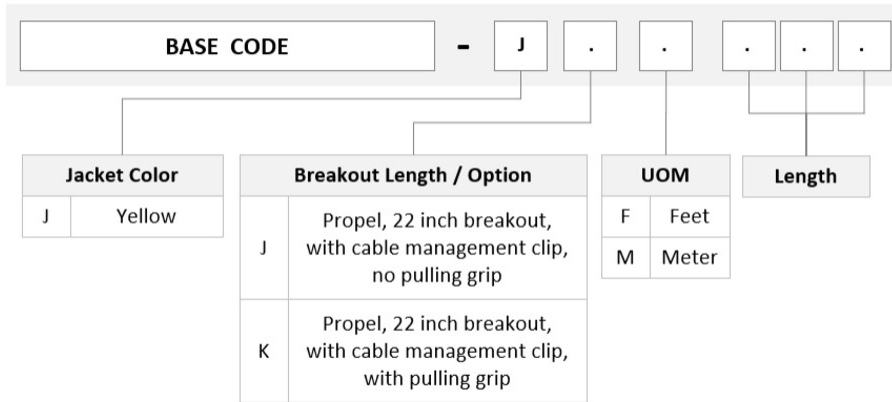

General Specifications

Connector A, quantity	24
Color, boot A	Black
Color, connector A	Green
Connector B, quantity	24
Color, boot B	Black
Color, connector B	Green
Construction Type	Armored Stranded
Furcation Color	Yellow
Interface, Connector A	MPO-12/APC Male
Interface, Connector B	MPO-12/APC Male
Jacket Color	Yellow
Polarity	Method B Enhanced (ULL)
Fibers per Subunit, quantity	12
Total Fibers, quantity	288

Dimensions

Breakout Length	22 in
Cable Assembly Length Range (m)	3 – 305

UHGMXXMXP

Cable Assembly Length Range (ft)

10 – 999

Ordering Tree

Mechanical Specifications

Cable Retention Strength, maximum 11.24 lb @ 0° | 4.40 lb @ 90°