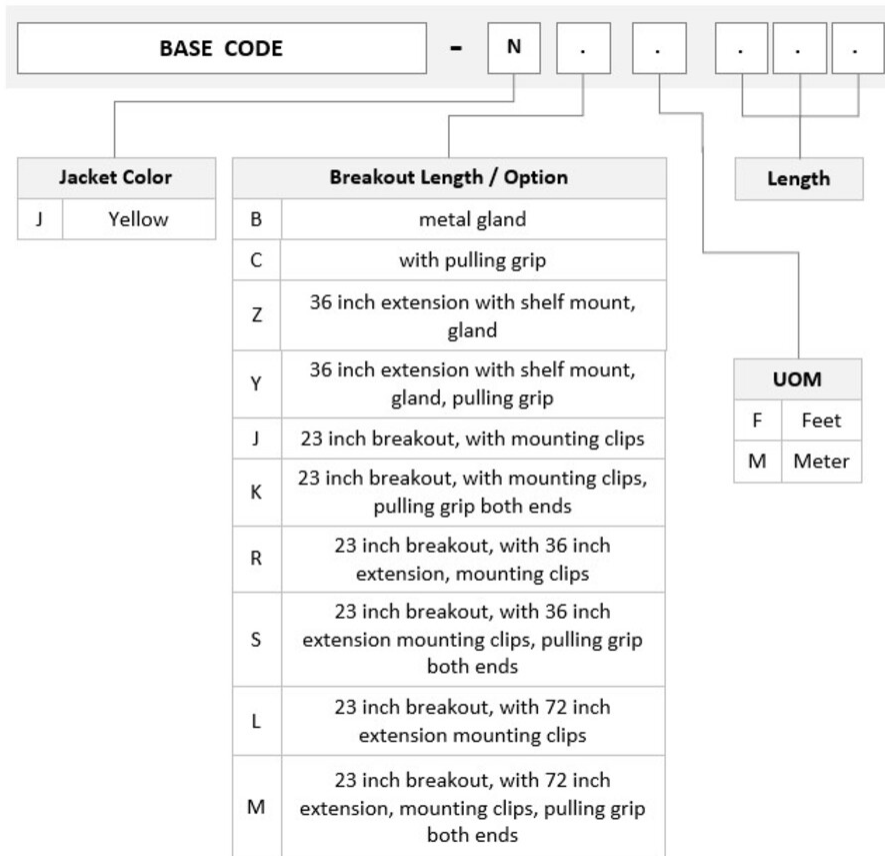

Ordering Tree

Mechanical Specifications

Cable Retention Strength, maximum 11.24 lb @ 0° | 4.40 lb @ 90°

Optical Specifications

Fiber Mode Singlemode

Fiber Type G.657.A2, TeraSPEED®

Environmental Specifications

Operating Temperature -10 °C to +60 °C (+14 °F to +140 °F)

Environmental Space Indoor | Plenum

Regulatory Compliance/Certifications