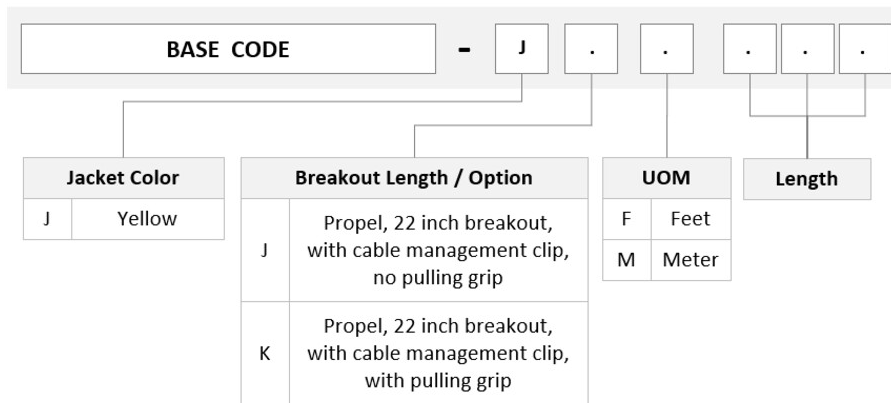

UHGRZRZ8H

Breakout Length	22 in
Cable Assembly Length Range (m)	3 – 305
Cable Assembly Length Range (ft)	10 – 999

Ordering Tree

Mechanical Specifications

Cable Retention Strength, maximum	11.24 lb @ 0 ° | 4.40 lb @ 90 °

Optical Specifications

Fiber Mode	Singlemode
Fiber Type	G.657.A2, TeraSPEED®

Environmental Specifications

Operating Temperature	-10 °C to +60 °C (+14 °F to +140 °F)
Environmental Space	Indoor | Plenum

Regulatory Compliance/Certifications

Agency	Classification
CHINA-ROHS	Above maximum concentration value
ISO 9001:2015	Designed, manufactured and/or distributed under this quality management system
REACH-SVHC	Compliant as per SVHC revision on www.commscope.com/ProductCompliance
ROHS	Compliant/Exempted
UK-ROHS	Compliant/Exempted