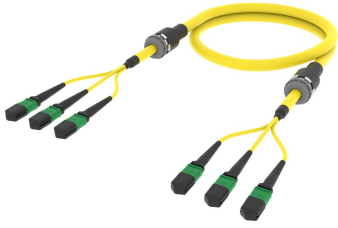

## Base Product

Singlemode MPO16 APC (pinned) to MPO16 APC (pinned), Fiber Trunk Cable Assembly, 48-Fiber, Armored Indoor Plenum

## Product Classification

|                              |  |
|------------------------------|--|
| <b>Regional Availability</b> | Asia   Australia/New Zealand   China   Europe   India   Latin America   Middle East/Africa   North America   |
| <b>Portfolio</b>             | CommScope®   |
| <b>Product Type</b>          | Fiber trunk cable assembly   |
| <b>Product Brand</b>         | Propel   SYSTIMAX ULL  |
| <b>Ordering Note</b>         | For additional jacket colors, please contact a CommScope Sales Representative   For lengths greater than 999 ft (304 m), orders must be in meters   Minimum length may vary based on cable configuration |

## General Specifications

|                                     |                         |
|-------------------------------------|-------------------------|
| <b>Connector A, quantity</b>        | 3                       |
| <b>Color, boot A</b>                | Black                   |
| <b>Color, connector A</b>           | Green                   |
| <b>Connector B, quantity</b>        | 3                       |
| <b>Color, boot B</b>                | Black                   |
| <b>Color, connector B</b>           | Green                   |
| <b>Construction Type</b>            | Armored   Stranded      |
| <b>Furcation Color</b>              | Yellow                  |
| <b>Interface, Connector A</b>       | MPO-16/APC Male         |
| <b>Interface, Connector B</b>       | MPO-16/APC Male         |
| <b>Jacket Color</b>                 | Yellow                  |
| <b>Polarity</b>                     | Method B Enhanced (ULL) |
| <b>Fibers per Subunit, quantity</b> | 16                      |
| <b>Total Fibers, quantity</b>       | 48                      |