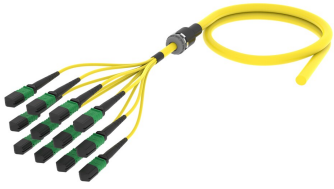

UHGRZUC8N

Base Product

Singlemode MPO16 APC (pinned) to Unconnectorized, Fiber Trunk Cable Assembly, 192-Fiber, Armored Indoor Plenum

Product Classification

Regional Availability	Asia Australia/New Zealand China Europe India Latin America Middle East/Africa North America
Portfolio	CommScope®
Product Type	Fiber trunk cable assembly
Product Brand	Propel SYSTIMAX ULL
Ordering Note	For additional jacket colors, please contact a CommScope Sales Representative For lengths greater than 999 ft (304 m), orders must be in meters Minimum length may vary based on cable configuration

General Specifications

Connector A, quantity	12
Color, boot A	Black
Color, connector A	Green
Connector B, quantity	0
Construction Type	Armored Stranded
Furcation Color	Yellow
Interface, Connector A	MPO-16/APC Male
Interface, Connector B	Unterminated
Jacket Color	Yellow
Polarity	Method B Enhanced (ULL)
Fibers per Subunit, quantity	16
Total Fibers, quantity	192

Dimensions

Breakout Length	22 in
Cable Assembly Length Range (m)	3 – 305

UHGRZUC8N

Cable Assembly Length Range (ft) 10 – 999

Ordering Tree

Mechanical Specifications

Cable Retention Strength, maximum 11.24 lb @ 0 ° | 4.40 lb @ 90 °

UHGRZUC8N

Included Products

- 760256192
P-192-MZ-8G1-F16YL - Fiber indoor cable, Plenum MPO Trunk, interlocking aluminum armored with plenum jacket, 192 fiber multi-unit with 16 fiber subunits, Gel-free, Singlemode G.657.A2/B2, Feet jacket marking, Yellow jacket color
- 860661406 - MPO16,U LL,MALE,SM,GREEN, 3mm