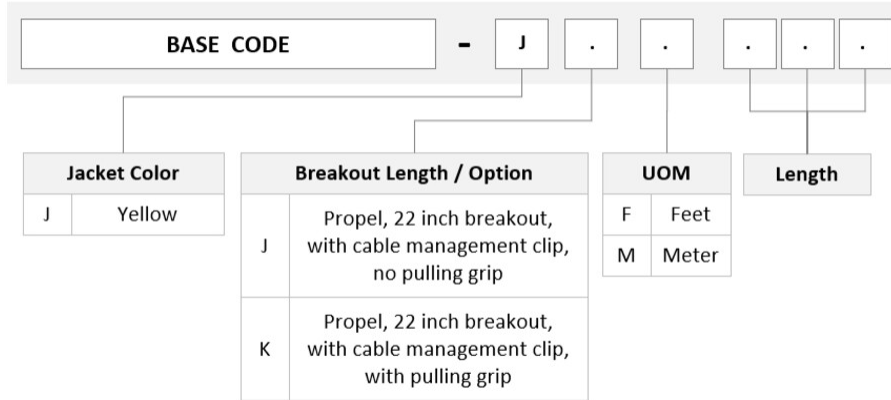

General Specifications

Connector A, quantity	12
Color, boot A	Black
Color, connector A	Green
Connector B, quantity	0
Construction Type	Armored Stranded
Furcation Color	Yellow
Interface, Connector A	MPO-16/APC Male
Interface, Connector B	Unterminated
Jacket Color	Yellow
Polarity	Method B Enhanced (ULL)
Fibers per Subunit, quantity	16
Total Fibers, quantity	192

Dimensions

Breakout Length	22 in
Cable Assembly Length Range (m)	3 – 305

UHGRZUC8N

Cable Assembly Length Range (ft) 10 – 999

Ordering Tree

Mechanical Specifications

Cable Retention Strength, maximum 11.24 lb @ 0 ° | 4.40 lb @ 90 °