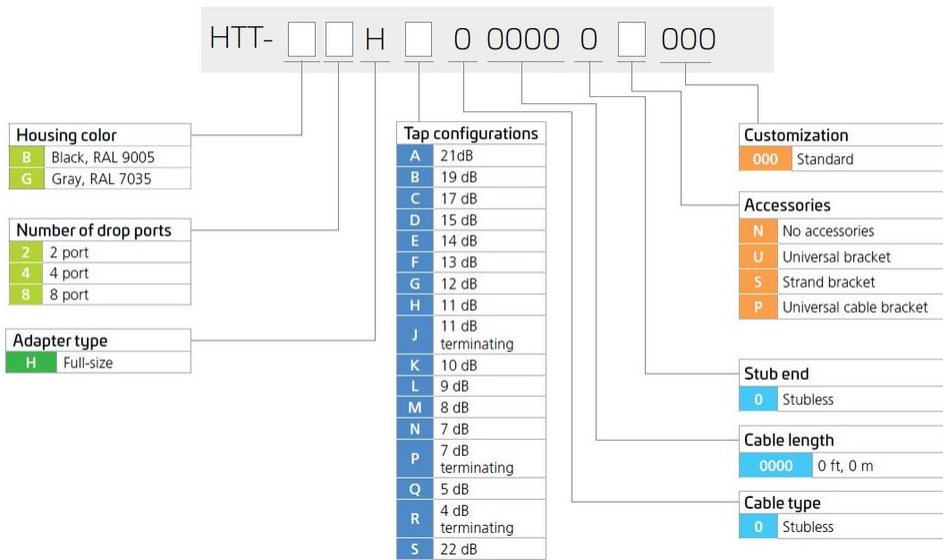

HTT-B2HK000000N000

Material Specifications

Enclosure Material Type Hardened plastic

Optical Specifications

Operating Wavelength Range 1260 – 1635 nm

Attenuation Single Ports, maximum 6 dB

Tap Drop Loss, maximum 10.6 dB

Tap Thru Loss, maximum 2.8 dB

Tap Value 10 dB

Environmental Specifications

Operating Temperature -40 °C to +65 °C (-40 °F to +149 °F)

Relative Humidity 5%–100%, condensing

Environmental Space Above ground | Below ground

Qualification Standards IEC 60529, IP68 + 2 m waterhead | IEC 61753-1, category G | Telcordia GR-771-CORE, Issue 2

UV Resistance UV stabilized

Packaging and Weights

Packaging quantity 1

Packaging Type Box | Carton