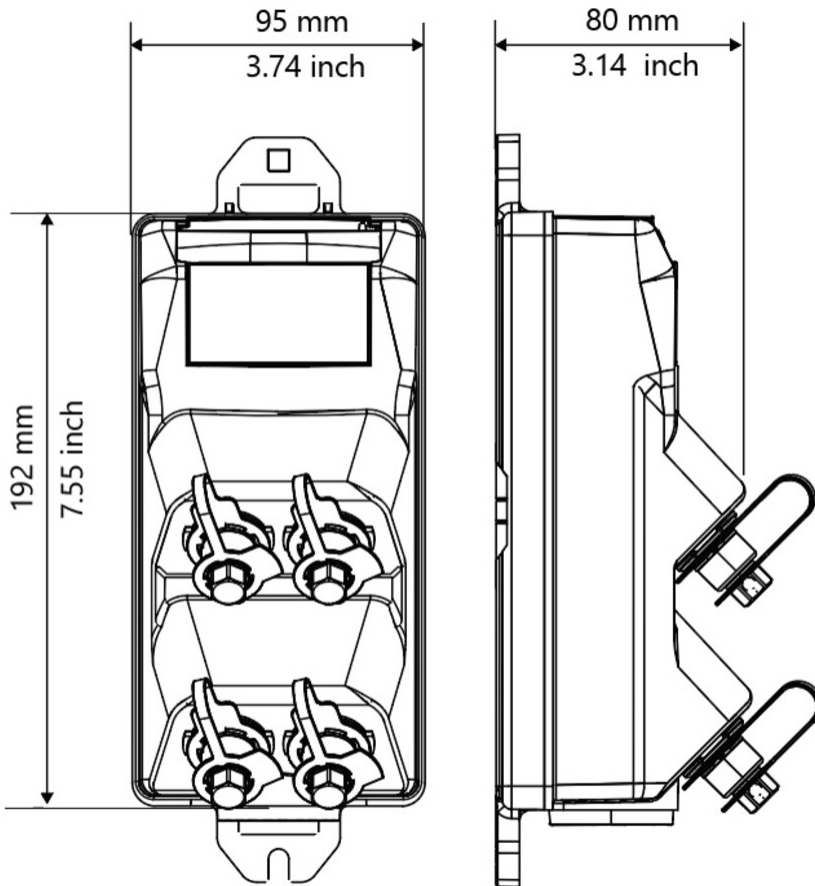

## General Specifications

|                            |                                     |
|----------------------------|-------------------------------------|
| <b>Distribution Type</b>   | 2-port tap                          |
| <b>Drop Port Type</b>      | Hardened full-size SC/APC           |
| <b>Enclosure Color</b>     | Black (RAL 9005)                    |
| <b>Input Tap, quantity</b> | 1                                   |
| <b>Mounting</b>            | Handhole   Pedestal   Pole   Strand |
| <b>Port Type</b>           | Hardened full-size SC/APC           |
| <b>Split Ratio</b>         | 70/30                               |
| <b>Stub Type</b>           | No tail                             |
| <b>Tap Ports, quantity</b> | 2                                   |
| <b>Thru Tap, quantity</b>  | 1                                   |

## Dimensions

|                           |                      |
|---------------------------|----------------------|
| <b>Height</b>             | 80.5 mm   3.169 in   |
| <b>Width</b>              | 95.92 mm   3.776 in  |
| <b>Length</b>             | 193.17 mm   7.605 in |
| <b>Cable Length, stub</b> | 0 ft (0 m)           |

## Dimension Drawing