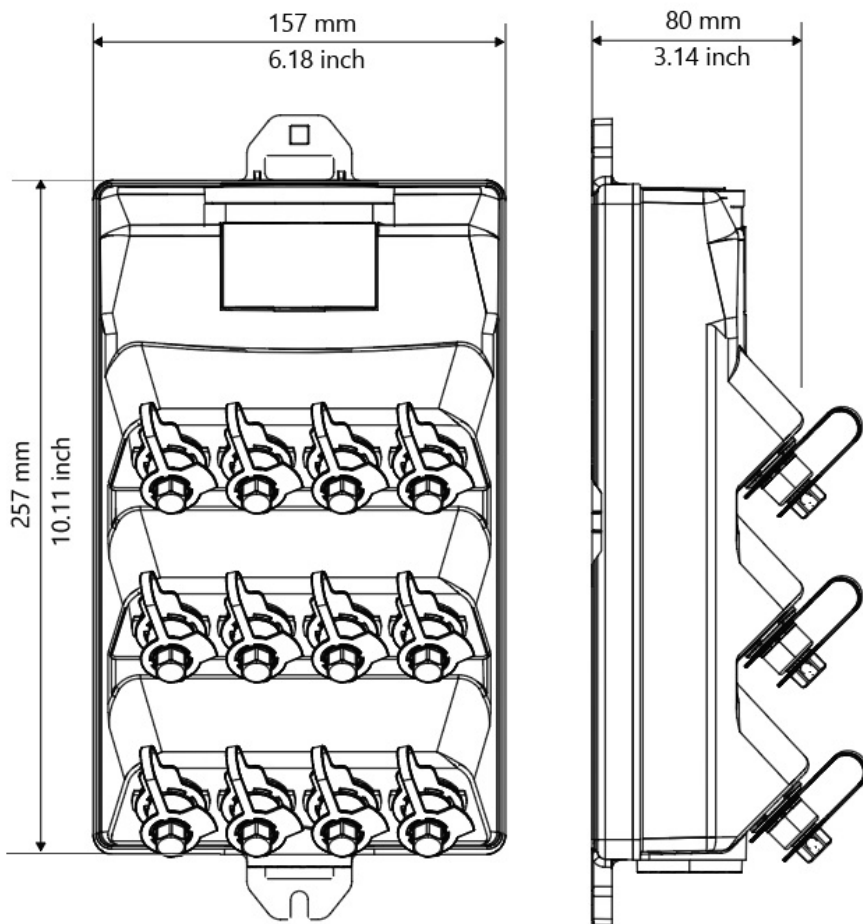

## General Specifications

<b>Distribution Type</b>	8-port tap
<b>Drop Port Type</b>	Hardened full-size SC/APC
<b>Enclosure Color</b>	Black (RAL 9005)
<b>Input Tap, quantity</b>	1
<b>Mounting</b>	Handhole   Pedestal   Pole   Strand
<b>Port Type</b>	Hardened full-size SC/APC
<b>Split Ratio</b>	Terminating
<b>Stub Type</b>	No tail
<b>Tap Ports, quantity</b>	8
<b>Thru Tap, quantity</b>	1

## Dimensions

<b>Height</b>	80 mm   3.15 in
<b>Width</b>	95 mm   3.74 in
<b>Length</b>	192 mm   7.559 in
<b>Cable Length, stub</b>	0 ft (0 m)

## Dimension Drawing