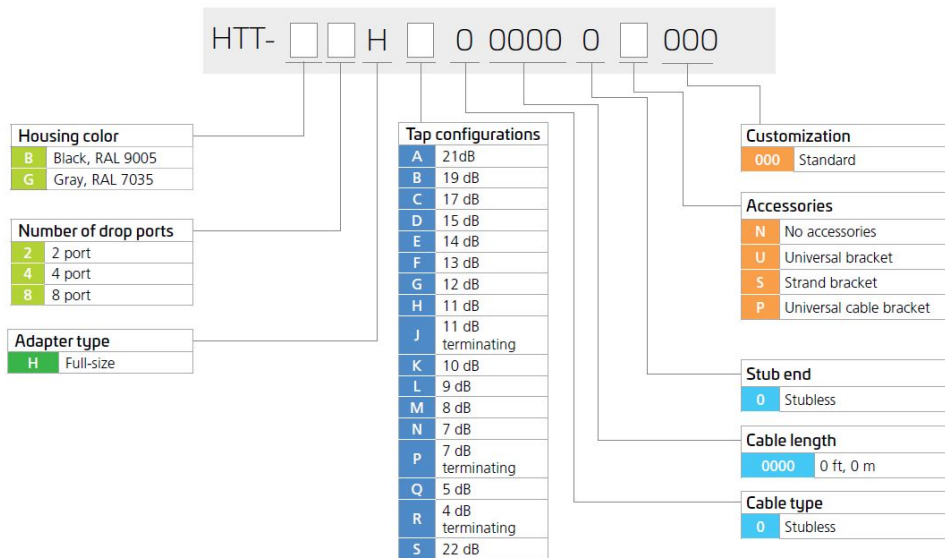

HTT-B8HJ000000N000

Material Specifications

Enclosure Material Type Hardened plastic

Optical Specifications

Operating Wavelength Range 1260 – 1635 nm

Tap Drop Loss, maximum 11.2 dB

Tap Value 11 dB

Environmental Specifications

Operating Temperature -40 °C to +65 °C (-40 °F to +149 °F)

Relative Humidity 5%–100%, condensing

Environmental Space Above ground | Below ground

Qualification Standards IEC 60529, IP68 + 2 m waterhead | IEC 61753-1, category G

UV Resistance UV stabilized

Packaging and Weights

Packaging quantity 1

Packaging Type Box | Carton

Regulatory Compliance/Certifications

Agency **Classification**