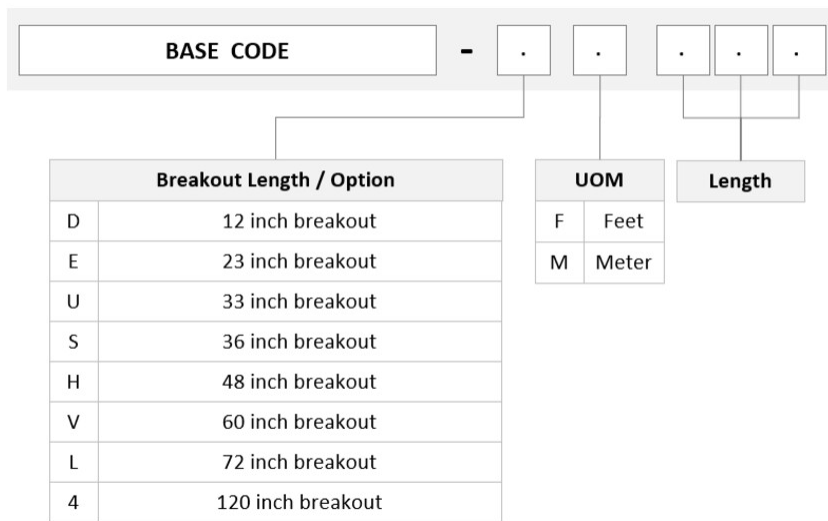

PPLUQXDLCMXD

Dimensions

Height	11 mm | 0.433 in
Width	65 mm | 2.559 in
Depth	170 mm | 6.693 in
Breakout Length, end B	12 in | 120 in | 33 in | 36 in | 48 in | 60 in | 72 in
Cable Assembly Length Range (m)	1 – 400
Cable Assembly Length Range (ft)	2 – 999

Ordering Tree

Optical Specifications

Fiber Mode	Multimode
Fiber Type	OM4
Insertion Loss, maximum	0.35 dB

Environmental Specifications

Qualification Standards	IEC 61753-1 | TIA-568.3-D
Safety Standard	c-UL-us

Packaging and Weights

Packaging quantity	1