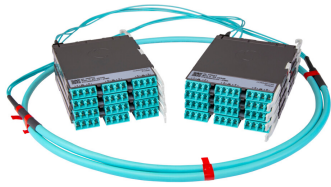

PPLUQXFLCLCF

Propel ULL Multimode OM4 Cabled Module, 1x2f duplex LC Propel module on End A to 1x24 on End B, 24 fiber Plenum Patchcord, Method B Enhanced

- This component requires 6 of the 12 lanes on the Propel Panel blade
- Ultra-low loss (ULL) with Method B Enhanced polarity
- End A module can be installed from rear of panel
- Serialized QR code provides easy access to factory optical test results

Product Classification

Regional Availability	Asia Australia/New Zealand EMEA Latin America North America
Portfolio	SYSTIMAX®
Product Type	Fiber cabled module
Product Brand	Propel
Product Series	PPL
Ordering Note	End B module is the same module as End A For lengths greater than 999 ft (304 m), orders must be in meters Maximum length is 400 meters

General Specifications

Configuration Type	PROPEL Module to PROPEL Module
Cable Color	Aqua
Cable Type	Patch cord Plenum
Interface, front	LC/UPC
Interface Feature, front	Duplex Shuttered
Interface Color, front	Aqua
Interface, rear	LC/UPC
Interface Feature, rear	Duplex Shuttered
Interface Color, rear	Aqua
Module Size, end A	12 fiber
Module Size, end B	12 fiber
Module Quantity, end A	1
Module Quantity, end B	1
Polarity	Method B Enhanced (ULL)

PPLUQXFLCLCF

Total Fibers, quantity	24
Total Ports, quantity, front	12
Total Ports, quantity, rear	12

Dimensions

Height	11 mm 0.433 in
Width	98 mm 3.858 in
Depth	170 mm 6.693 in
Breakout Length, end B	23 in
Cable Assembly Length Range (m)	1 – 400
Cable Assembly Length Range (ft)	2 – 999