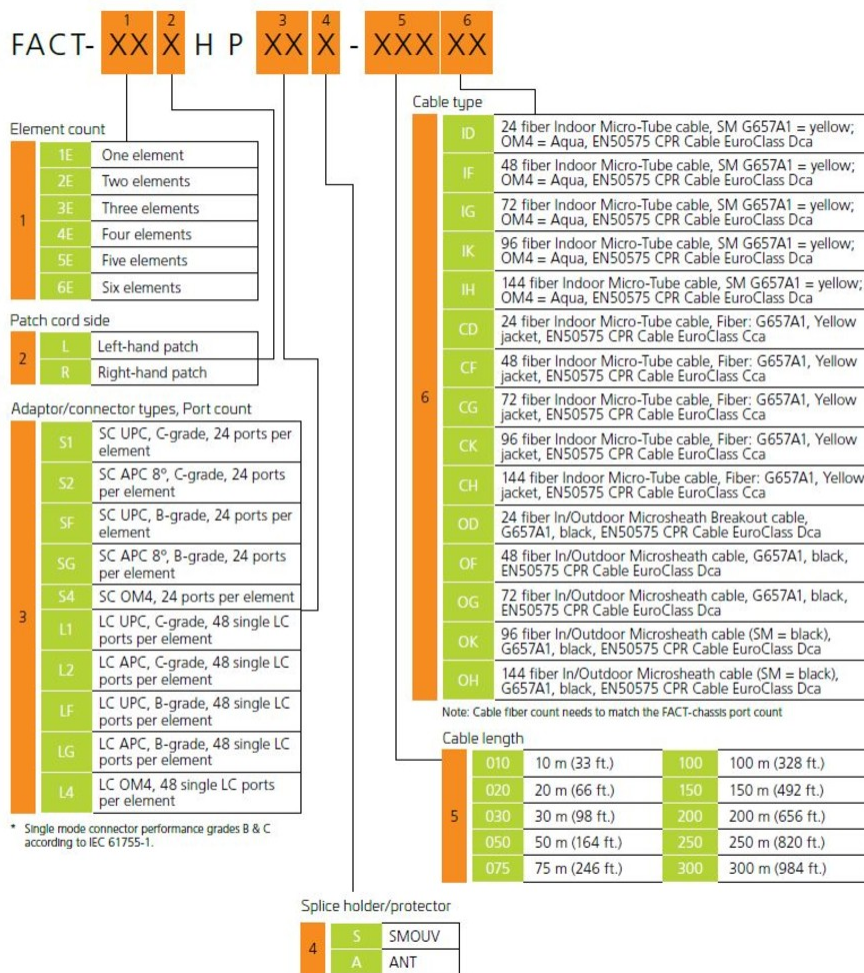

FACT® Fiber Optic Pre-cabled Chassis, gray, 3E high, 144-port, singlemode, loaded with LC/APC adapters and pre-cabled black indoor /outdoor micro-sheath cable, 150 meters

- Designed for use with the all-purpose all-front-access FACT frames and FIST-GR3 frames supporting up to 2,688 LC or 1,344 SC connections in a single frame (FACT-IC frame 2880 LC or 1440 SC)
- Reduced installation and maintenance time via the toolless snap-on design supporting both interconnect and cross-connect applications
- Flexible customization enabled by 4 chassis types (patch-only, patch-splice, pre-cabled and splice-only) to support all ODF applications
- High density through the single FACT element height (1E) being 30% less tall compared to the industry standard panel height (1HU)

Product Classification

Regional Availability	EMEA
Portfolio	CommScope®
Product Type	Fiber patch chassis, with indoor cable
Product Brand	FACT®
Product Series	FACT

General Specifications

Functionality	Patching
Application	Compatible with FIST-GR3-style frames
Body Style	Right-hand patch
Cable Stub Type	Indoor/outdoor, microcable
Color	Gray
Growth Configuration	Fully loaded
Interface, front	LC/APC
Patch Cord Routing	Right sided
Rack Type	EIA 19 in
Rack Units	2.1
Shelf Movement	Sliding
Splicing Type	SMOUV
Total Ports, quantity	144

760245339 | FACT-3ERHPL2S-1500H

Transmission Standards

ETSI EN 300 019-1-3 | IEC 61300-3-30

Dimensions

Height	92.85 mm 3.656 in
Width	524 mm 20.63 in
Depth	283 mm 11.142 in
Cable Length	150 m 492.126 ft

Ordering Tree

Optical Specifications

Fiber Mode	Singlemode
Fiber Type	G.657.A1

760245339 | FACT-3ERHPL2S-1500H

Performance Grade	Standard C grade
Insertion Loss, maximum	0.5 dB
Return Loss, minimum	50 dB

Environmental Specifications