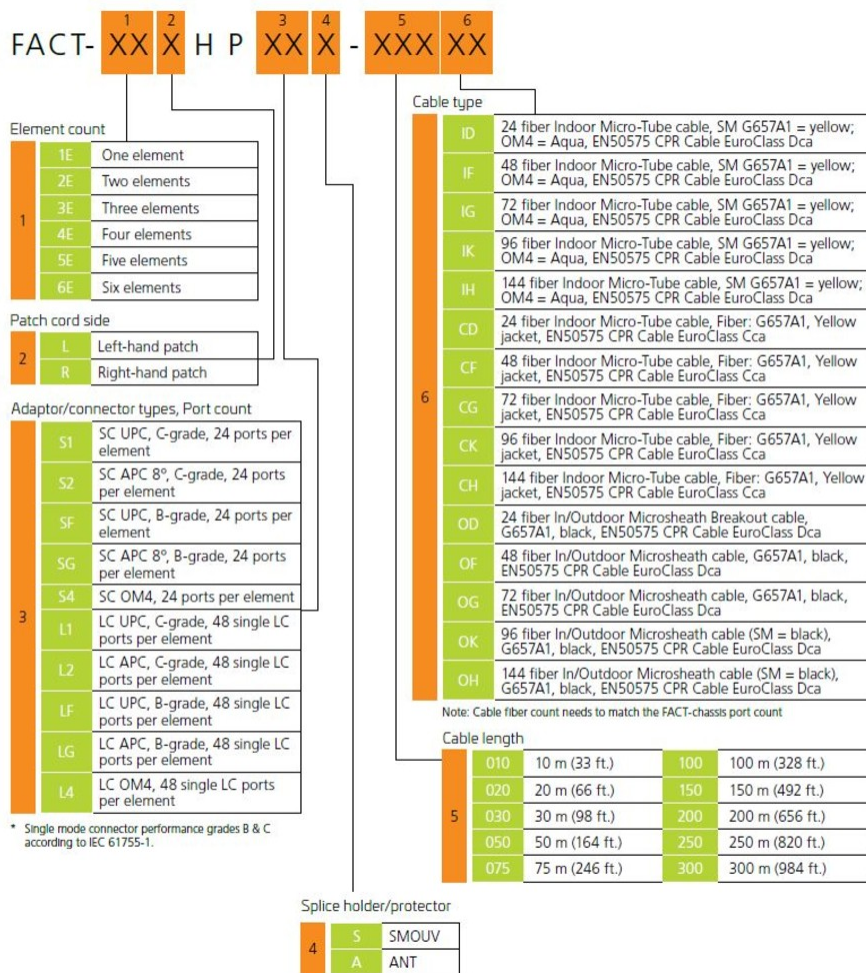

FACT® Fiber Optic Pre-cabled Chassis, gray, 3E high, 144-port, singlemode, loaded with LC/APC adapters and pre-cabled yellow indoor micro-tube cable, 50 meters

- Designed for use with the all-purpose all-front-access FACT frames and FIST-GR3 frames supporting up to 2,688 LC or 1,344 SC connections in a single frame (FACT-IC frame 2880 LC or 1440 SC)
- Reduced installation and maintenance time via the toolless snap-on design supporting both interconnect and cross-connect applications
- Flexible customization enabled by 4 chassis types (patch-only, patch-splice, pre-cabled and splice-only) to support all ODF applications
- High density through the single FACT element height (1E) being 30% less tall compared to the industry standard panel height (1HU)

Product Classification

Regional Availability	EMEA
Portfolio	CommScope®
Product Type	Fiber patch chassis, with indoor cable
Product Brand	FACT®
Product Series	FACT

General Specifications

Functionality	Patching
Application	Compatible with FIST-GR3-style frames
Body Style	Right-hand patch
Cable Stub Type	Indoor, microcable
Color	Gray
Growth Configuration	Fully loaded
Interface, front	LC/APC
Patch Cord Routing	Right sided
Rack Type	EIA 19 in
Rack Units	2.1
Shelf Movement	Sliding
Splicing Type	SMOUV
Total Ports, quantity	144

760250548 | FACT-3ERHPLGS-050CH

Transmission Standards

ETSI EN 300 019-1-3 | IEC 61300-3-30

Dimensions

Height	92.85 mm 3.656 in
Width	524 mm 20.63 in
Depth	283 mm 11.142 in
Cable Length	50 m 164.042 ft

Ordering Tree

Optical Specifications

Fiber Mode	Singlemode
Fiber Type	G.657.A1

760250548 | FACT-3ERHPLGS-050CH

Performance Grade	Superior B grade
Insertion Loss, maximum	0.25 dB
Return Loss, minimum	60 dB

Environmental Specifications