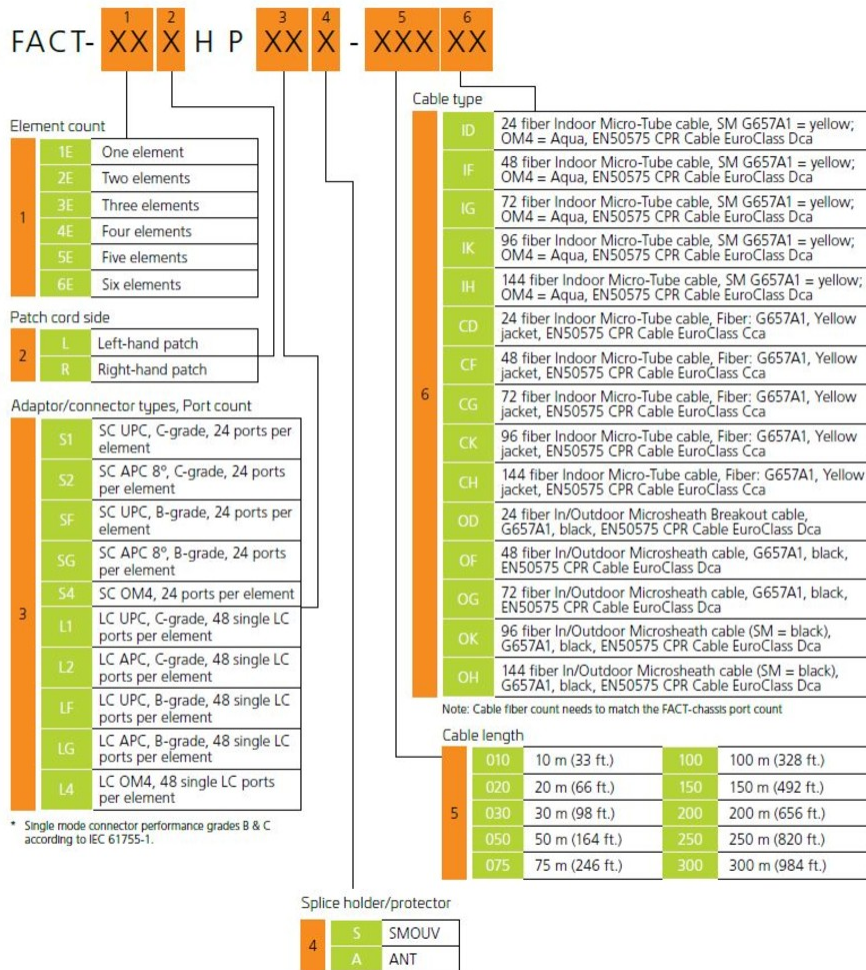

FACT® Fiber Optic Pre-cabled Chassis, gray, 3E high, 144-port, singlemode, loaded with LC/APC adapters and pre-cabled black indoor /outdoor micro-sheath cable, 75 meters

- Designed for use with the all-purpose all-front-access FACT frames and FIST-GR3 frames supporting up to 2,688 LC or 1,344 SC connections in a single frame (FACT-IC frame 2880 LC or 1440 SC)
- Reduced installation and maintenance time via the toolless snap-on design supporting both interconnect and cross-connect applications
- Flexible customization enabled by 4 chassis types (patch-only, patch-splice, pre-cabled and splice-only) to support all ODF applications
- High density through the single FACT element height (1E) being 30% less tall compared to the industry standard panel height (1HU)

Product Classification

Regional Availability	EMEA
Portfolio	CommScope®
Product Type	Fiber patch chassis, with indoor cable
Product Brand	FACT®
Product Series	FACT

General Specifications

Functionality	Patching
Application	Compatible with FIST-GR3-style frames
Body Style	Right-hand patch
Cable Stub Type	Indoor/outdoor, microcable
Color	Gray
Growth Configuration	Fully loaded
Interface, front	LC/APC
Patch Cord Routing	Right sided
Rack Type	EIA 19 in
Rack Units	2.1
Shelf Movement	Sliding
Splicing Type	SMOUV
Total Ports, quantity	144

760250626 | FACT-3ERHPL2S-0750H

Transmission Standards

ETSI EN 300 019-1-3 | IEC 61300-3-30

Dimensions

Height	92.85 mm 3.656 in
Width	524 mm 20.63 in
Depth	283 mm 11.142 in
Cable Length	75 m 246.063 ft

Ordering Tree

Optical Specifications

Fiber Mode	Singlemode
Fiber Type	G.657.A1

760250626 | FACT-3ERHPL2S-0750H

Performance Grade	Standard C grade
Insertion Loss, maximum	0.5 dB
Return Loss, minimum	50 dB

Environmental Specifications