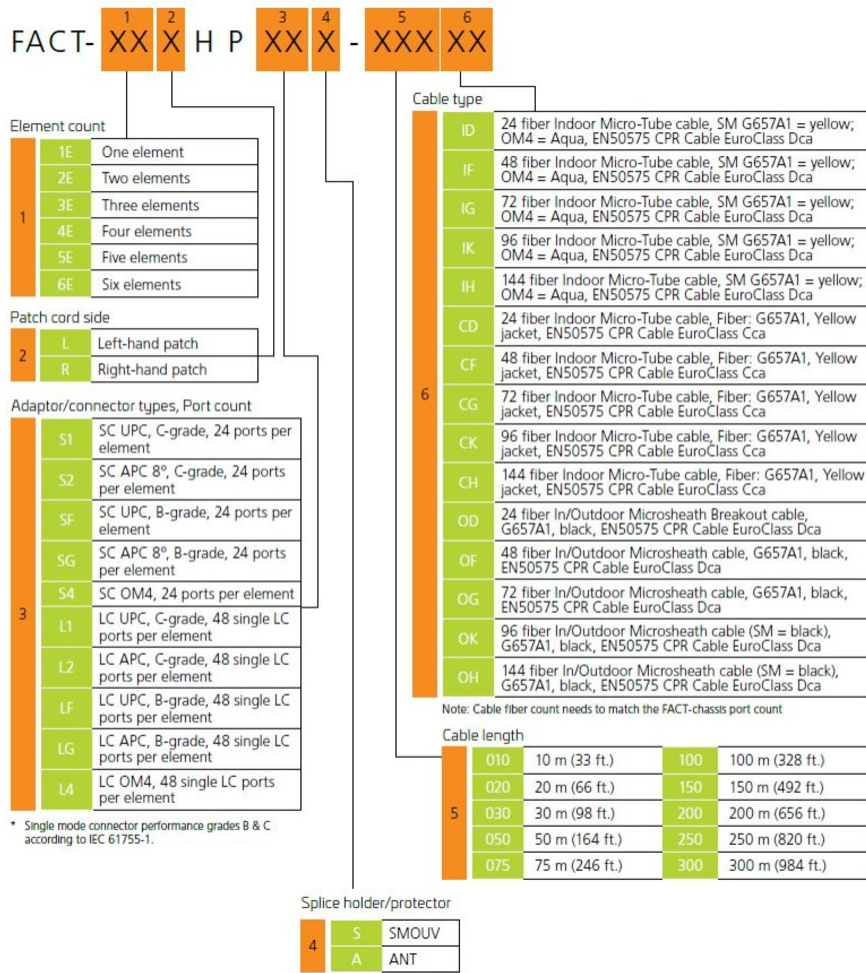

FACT® Fiber Optic Pre-cabled Chassis, gray, 3E high, 144-port, singlemode, loaded with LC/UPC adapters and pre-cabled yellow indoor micro-tube cable, 150 meters

- Designed for use with the all-purpose all-front-access FACT frames and FIST-GR3 frames supporting up to 2,688 LC or 1,344 SC connections in a single frame (FACT-IC frame 2880 LC or 1440 SC)
- Reduced installation and maintenance time via the toolless snap-on design supporting both interconnect and cross-connect applications
- Flexible customization enabled by 4 chassis types (patch-only, patch-splice, pre-cabled and splice-only) to support all ODF applications
- High density through the single FACT element height (1E) being 30% less tall compared to the industry standard panel height (1HU)

Product Classification

Regional Availability	EMEA
Portfolio	CommScope®
Product Type	Fiber patch chassis, with indoor cable
Product Brand	FACT®
Product Series	FACT

General Specifications

Functionality	Patching
Application	Compatible with FIST-GR3-style frames
Body Style	Right-hand patch
Cable Stub Type	Indoor, microcable
Color	Gray
Growth Configuration	Fully loaded
Interface, front	LC/UPC
Patch Cord Routing	Right sided
Rack Type	EIA 19 in
Rack Units	2.1
Shelf Movement	Sliding
Splicing Type	SMOUV
Total Ports, quantity	144

760254308 | FACT-3ERHPL1S-150CH

Transmission Standards

ETSI EN 300 019-1-3 | IEC 61300-3-30

Dimensions

Height	92.85 mm 3.656 in
Width	524 mm 20.63 in
Depth	283 mm 11.142 in
Cable Length	150 m 492.126 ft

Ordering Tree

Optical Specifications

Fiber Mode	Singlemode
Fiber Type	G.657.A1

760254308 | FACT-3ERHPL1S-150CH

Performance Grade	Standard C grade
Insertion Loss, maximum	0.5 dB
Return Loss, minimum	50 dB

Environmental Specifications