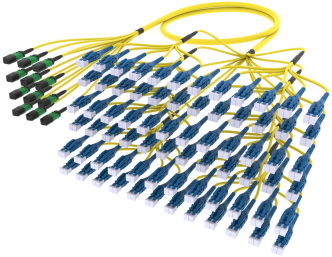

ULGMPLUCP

Base Product

Ultra Low Loss ULL TeraSPEED® MPO(Unpinned) to LC/UPC Uniboot Ruggedized fanout Cable, 288-Fiber, Plenum, 12 fiber PmP 2.0 mm Dca

Product Classification

Regional Availability	Asia Australia/New Zealand Europe Latin America Middle East/Africa North America
Portfolio	CommScope®
Product Type	Ruggedized fanout
Product Brand	SYSTIMAX ULL
Ordering Note	For additional jacket colors, please contact a CommScope Sales Representative For lengths greater than 999 ft (304 m), orders must be in meters Minimum length may vary based on cable configuration

General Specifications

Color, boot A	Black
Color, connector A	Green
Color, boot B	Blue
Color, connector B	Blue
Construction Type	Stranded
Furcation Color	Yellow
Interface, Connector A	MPO-12/APC Female
Interface, Connector B	LC/UPC
Interface Feature, connector B	Uniboot
Jacket Color	Yellow
Polarity	Method B Enhanced (ULL)
Fibers per Subunit, quantity	12
Total Fibers, quantity	288

Dimensions

Cable Assembly Length Range (m)	2 – 999
--	---------

ULGMPLUCP

Cable Assembly Length Range (ft) 7 – 999

Optical Specifications

Fiber Mode Singlemode

Fiber Type G.657.A2, TeraSPEED®

Environmental Specifications

Included Products

760246051	–	Fiber indoor cable, Plenum MPO Trunk, 288 fiber multi-unit with 12 fiber subunits, Singlemode
P-288-MP-8G1-F12YL/20T		G.657.A2/B2, Feet jacket marking, Yellow jacket color
860658160	–	LC/UPC Uniboot Connector, Singlemode, Blue
860659016	–	MPO12, ULL, FEMALE, SM, GREEN, 2MM