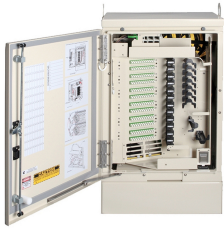

FD3-AE288J00GGBP2B

FDH 3000 Fiber Distribution Small Cabinet, 288F, SC/APC, no splitters, single armor loose tube, 100 ft, 24FF

Product Classification

Regional Availability	North America
Product Type	Fiber distribution hub
Product Series	FDH 3000

General Specifications

Access	Front
Cable Type	Dielectric - Loose Tube
Color	Putty white
Distribution Cables, quantity	1
Distribution Ports, quantity	288
Fibers per Distribution Cable, quantity	144
Fibers per Feeder Cable, quantity	24
Interface, Input	SC
Interface Feature, Input	APC
Mounting	Pole
Splitter Slots, quantity	9

Dimensions

Height	914.4 mm 36 in
Width	533.4 mm 21 in
Depth	355.6 mm 14 in
Cable Length	30.48 m 100 ft
Enclosure Size	Small

Material Specifications

Finish	Powder coated
Material Type	Steel

FD3-AE288J00GGBP2B