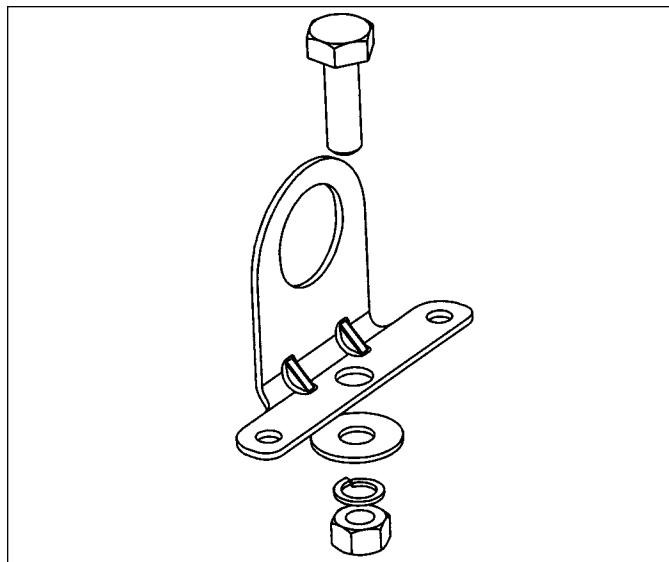

Types 243950, 243951, and 244847

Bulkhead Angle Adapters

Description

These adapters are designed to provide facilities for mounting Arrestor Plus® Bulkhead Series Surge Arrestors where a grounding bulkhead is not available. The adapter attaches to a grounded bus bar.

Notice

The installation, maintenance, and removal of antenna systems requires qualified, experienced personnel. Andrew installation instructions are written for such personnel. Antenna systems should be inspected once a year by qualified personnel to verify proper installation, maintenance, and condition of equipment.

Andrew disclaims any liability or responsibility for the results of improper or unsafe installation practices.

Installation Training Available at Andrew Institute

Andrew Corporation
10500 West 153rd Street
Orland Park, IL U.S.A. 60462

Telephone: 708/349-3300
FAX (U.S.A.): 1-800/349-5444
Internet: <http://www.andrew.com>

Customer Service, 24 hours: U.S.A. • Canada • Mexico: 1-800/255-1479
U.K.: 0800 250055
Other Europe: +44 592 782 612

Printed in U.S.A. 1/05

Copyright © 2005 by Andrew Corporation