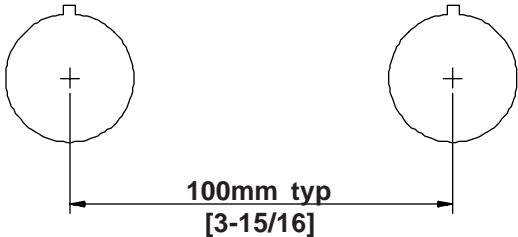

INSTALLATION
INSTRUCTIONS

7/16 DIN Bulkhead Connector

FOR LDF4-50A HELIAX® Coaxial Cable

Panel Thickness

Additional Tools Required for Fitting
21 AND 41 mm Spanners

Panel Template

Panel Cutout Spacing

Andrew Corporation
Orland Park, IL., U.S.A 60462
Andrew Ltd.
Wokingham, Berks, **Great Britain**
Andrew Canada Inc.
Whitby, Ontario, **Canada**