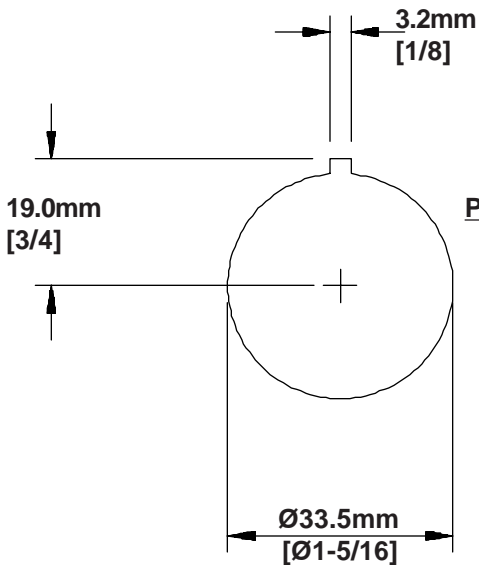

INSTALLATION
INSTRUCTIONS

7/16 DIN Bulkhead Connector

FOR LDF4-50A HELIAX® Coaxial Cable

Panel Thickness

Additional Tools Required for Fitting
21 AND 41 mm Spanners

Panel Template

Panel Cutout Spacing

Andrew Corporation
Orland Park, IL., U.S.A 60462
Andrew Ltd.
Wokingham, Berks, **Great Britain**
Andrew Canada Inc.
Whitby, Ontario, **Canada**