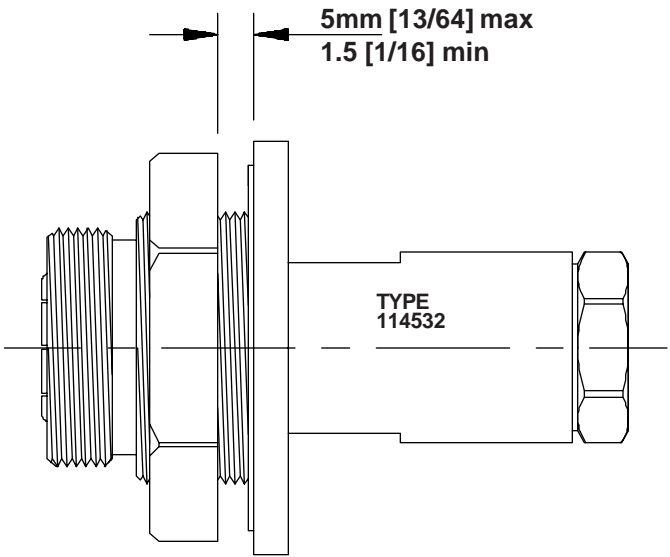

INSTALLATION
INSTRUCTIONS

7/16 DIN Bulkhead Connector

FOR LDF4-50A HELIAX® Coaxial Cable

Panel Thickness

Additional Tools Required for Fitting
21 AND 41 mm Spanners

Panel Template

Panel Cutout Spacing

Andrew Corporation
Orland Park, IL., U.S.A 60462
Andrew Ltd.
Wokingham, Berks, **Great Britain**
Andrew Canada Inc.
Whitby, Ontario, **Canada**