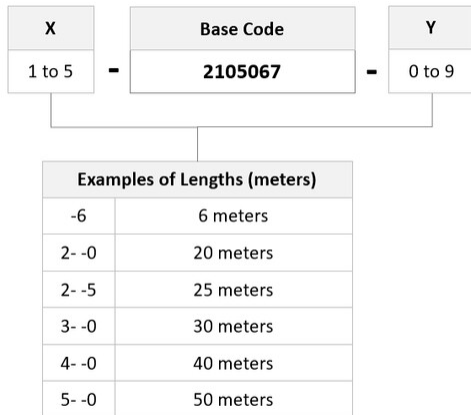

General Specifications

Connector A, quantity	2
Color, boot A	Beige
Color, connector A	Beige
Connector B, quantity	2
Color, boot B	Beige
Color, connector B	Beige
Interface, Connector A	LC/UPC
Interface, Connector B	SC/UPC
Jacket Color	Aqua
Total Fibers, quantity	2

Dimensions

Cord Length	4 m 13.123 ft
Diameter Over Jacket	1.8 mm 0.071 in

Ordering Tree

2105067-4

Optical Specifications

Fiber Mode Multimode
Fiber Type OM4, LazrSPEED®

Environmental Specifications

Environmental Space Dual Rated LSZH/Riser