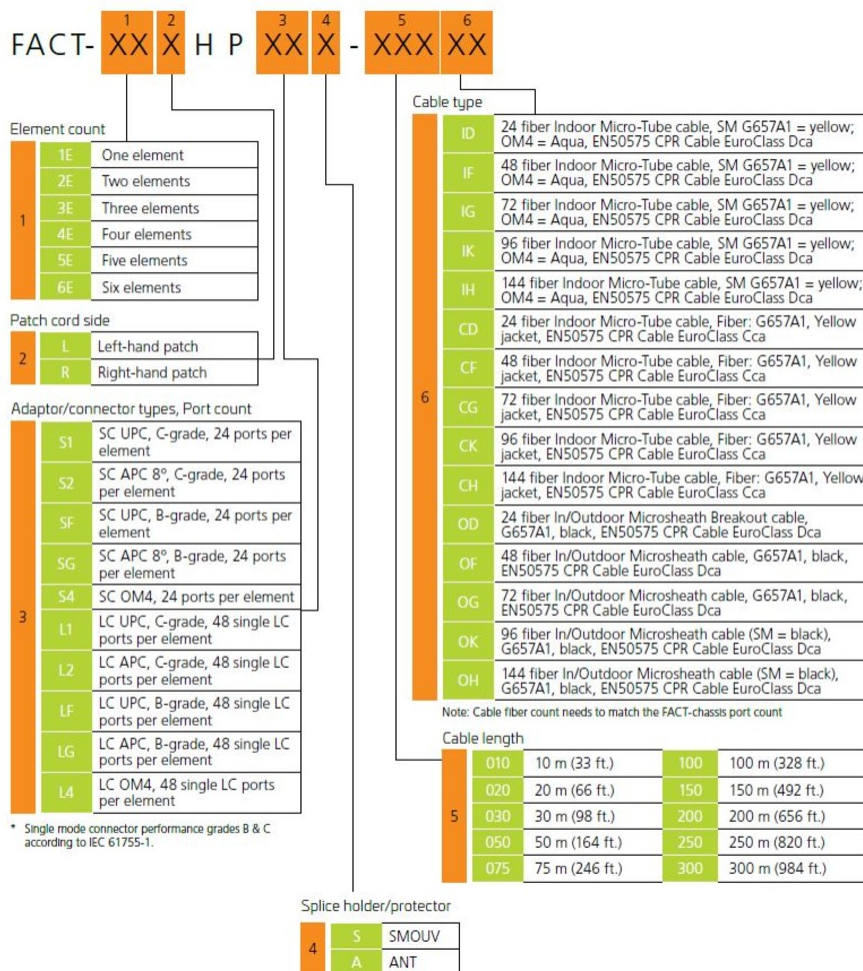

760254303 | FACT-2ERHPL2S-150CK

Shelf Movement	Sliding
Splicing Capacity, maximum	96
Splicing Type	SMOUV
Total Ports, quantity	96
Transmission Standards	ETSI EN 300 019-1-3 | IEC 61300-3-30

Dimensions

Height	61.9 mm | 2.437 in
Width	524 mm | 20.63 in
Depth	283 mm | 11.142 in
Cable Length	150 m | 492.126 ft

Ordering Tree