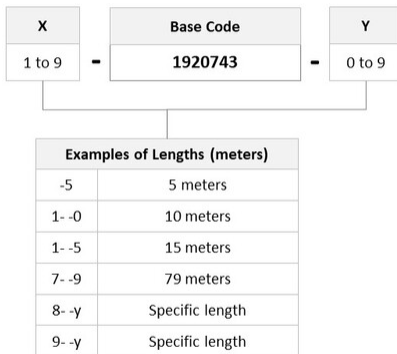

General Specifications

Connector A, quantity	2
Color, boot A	Beige
Color, connector A	Beige
Connector B, quantity	2
Color, boot B	Beige
Color, connector B	Beige
Interface, Connector A	LC/UPC
Interface, Connector B	LC/UPC
Jacket Color	Aqua
Total Fibers, quantity	2

Dimensions

Cord Length	28 m 91.864 ft
Diameter Over Jacket	1.8 mm 0.071 in

Ordering Tree

2-1920743-8

Optical Specifications

Fiber Mode Multimode
Fiber Type OM3, LazrSPEED®

Environmental Specifications

Environmental Space Low Smoke Zero Halogen (LSZH)