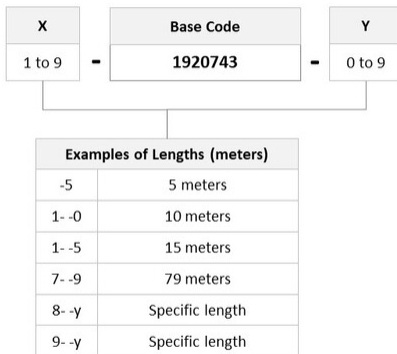

General Specifications

Connector A, quantity	2
Color, boot A	Beige
Color, connector A	Beige
Connector B, quantity	2
Color, boot B	Beige
Color, connector B	Beige
Interface, Connector A	LC/UPC
Interface, Connector B	LC/UPC
Jacket Color	Aqua
Total Fibers, quantity	2

Dimensions

Cord Length	34 m 111.549 ft
Diameter Over Jacket	1.8 mm 0.071 in

Ordering Tree

3-1920743-4

Optical Specifications

Fiber Mode Multimode
Fiber Type OM3, LazrSPEED®

Environmental Specifications

Environmental Space Low Smoke Zero Halogen (LSZH)