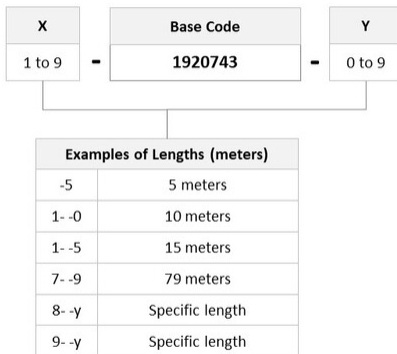

General Specifications

Connector A, quantity	2
Color, boot A	Beige
Color, connector A	Beige
Connector B, quantity	2
Color, boot B	Beige
Color, connector B	Beige
Interface, Connector A	LC/UPC
Interface, Connector B	LC/UPC
Jacket Color	Aqua
Total Fibers, quantity	2

Dimensions

Cord Length	45 m 147.638 ft
Diameter Over Jacket	1.8 mm 0.071 in

Ordering Tree

4-1920743-5

Optical Specifications

Fiber Mode Multimode
Fiber Type OM3, LazrSPEED®

Environmental Specifications

Environmental Space Low Smoke Zero Halogen (LSZH)