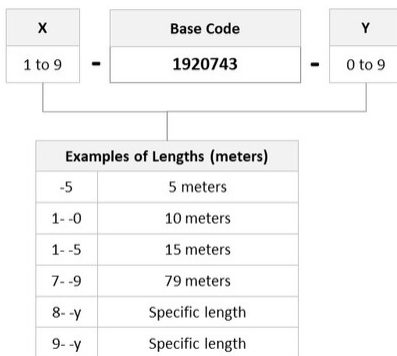

General Specifications

Connector A, quantity	2
Color, boot A	Beige
Color, connector A	Beige
Connector B, quantity	2
Color, boot B	Beige
Color, connector B	Beige
Interface, Connector A	LC/UPC
Interface, Connector B	LC/UPC
Jacket Color	Aqua
Total Fibers, quantity	2

Dimensions

Cord Length	50 m 164.042 ft
Diameter Over Jacket	1.8 mm 0.071 in

Ordering Tree

5-1920743-0

Optical Specifications

Fiber Mode	Multimode
Fiber Type	OM3, LazrSPEED®

Environmental Specifications

Environmental Space	Low Smoke Zero Halogen (LSZH)
----------------------------	-------------------------------