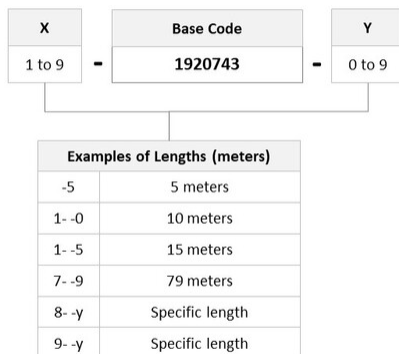

6-1920743-0

Optical Specifications

Fiber Mode Multimode
Fiber Type OM3, LazrSPEED®

Environmental Specifications

Environmental Space Low Smoke Zero Halogen (LSZH)

Packaging and Weights

Packaging quantity 1

Regulatory Compliance/Certifications

Agency	Classification
CHINA-ROHS	Above maximum concentration value
ISO 9001:2015	Designed, manufactured and/or distributed under this quality management system
REACH-SVHC	Compliant as per SVHC revision on www.commscope.com/ProductCompliance
ROHS	Compliant/Exempted
UK-ROHS	Compliant/Exempted