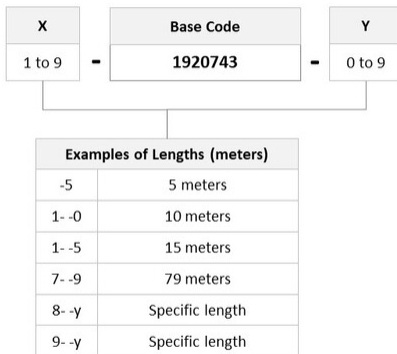

General Specifications

Connector A, quantity	2
Color, boot A	Beige
Color, connector A	Beige
Connector B, quantity	2
Color, boot B	Beige
Color, connector B	Beige
Interface, Connector A	LC/UPC
Interface, Connector B	LC/UPC
Jacket Color	Aqua
Total Fibers, quantity	2

Dimensions

Cord Length	70 m 229.659 ft
Diameter Over Jacket	1.8 mm 0.071 in

Ordering Tree

7-1920743-0

Optical Specifications

Fiber Mode Multimode
Fiber Type OM3, LazrSPEED®

Environmental Specifications

Environmental Space Low Smoke Zero Halogen (LSZH)