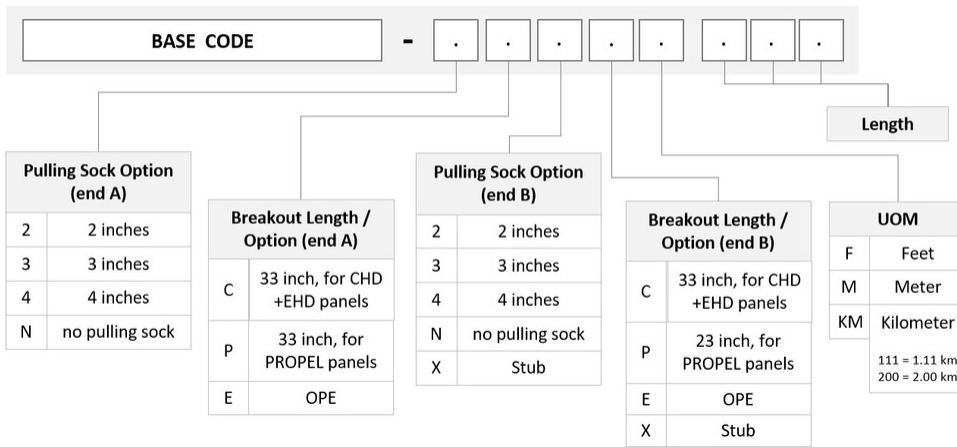

Ordering Tree

Mechanical Specifications

Cable Retention Strength, maximum 11.24 lb @ 0 ° | 4.40 lb @ 90 °

Optical Specifications

Fiber Mode Singlemode

Fiber Type G.657.A2, TeraSPEED®

Environmental Specifications

Operating Temperature -10 °C to +60 °C (+14 °F to +140 °F)

Environmental Space Dual Rated LSZH/Riser

Packaging and Weights

Packaging Type Wood reel

Regulatory Compliance/Certifications

Agency	Classification
ANATEL	Compliant
CHINA-ROHS	Below maximum concentration value
REACH-SVHC	Compliant as per SVHC revision on www.commscope.com/ProductCompliance
ROHS	Compliant
UK-ROHS	Compliant