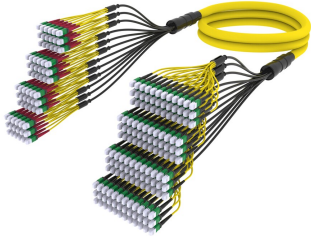

Base Product

Ultra Low Loss (ULL) Singlemode MPO24 (pinned) to MPO12 (Unpinned) Pre-terminated Trunk Cable, 1728-Fiber, 12-Fiber Rollable Ribbon Central Tube, Low Smoke Zero Halogen (LSZH)/Riser

Product Classification

Regional Availability	Asia Australia/New Zealand Europe Latin America Middle East /Africa North America
Portfolio	CommScope®
Product Type	Fiber trunk cable assembly
Product Brand	SYSTIMAX ULL
Ordering Note	For additional jacket colors, please contact a CommScope Sales Representative For lengths greater than 999 ft (304 m), orders must be in meters Minimum length may vary based on cable configuration

General Specifications

Color, boot A	Red
Color, connector A	Green
Color, boot B	Black
Color, connector B	Green
Construction Type	Rollable ribbon
Furcation Color	Yellow
Interface, Connector A	MPO-24/APC Male
Interface, Connector B	MPO-12/APC Female
Jacket Color	Yellow
Polarity	Method B Enhanced (ULL)
Fibers per Subunit, quantity	12
Total Fibers, quantity	1728