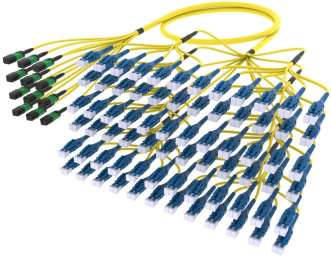

## Base Product

Ultra Low Loss ULL TeraSPEED® MPO(Unpinned) to LC/UPC Uniboot Ruggedized fanout Cable, 288-Fiber, LSZH, 12 fiber PmP 2.0 mm Dca

### Fibers per Subunit, quantity

12

# UNGEMPLUCP

Cable Assembly Length Range (ft)

7 – 999