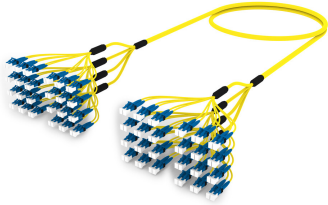

## Base Product

Ultra Low Loss ULL TeraSPEED® LC/UPC to LC/UPC Ruggedized fanout Cable, 48-Fiber, Plenum, 12 fiber PmP 2.0 mm Dca, Method A

## Product Classification

<b>Regional Availability</b>	Asia   Australia/New Zealand   Europe   Latin America   Middle East/Africa   North America
<b>Portfolio</b>	CommScope®
<b>Product Type</b>	Ruggedized fanout
<b>Product Brand</b>	SYSTIMAX ULL
<b>Ordering Note</b>	For additional jacket colors, please contact a CommScope Sales Representative   For lengths greater than 999 ft (304 m), orders must be in meters   Minimum length may vary based on cable configuration

## General Specifications

<b>Color, boot A</b>	Blue
<b>Color, connector A</b>	Blue
<b>Color, boot B</b>	Blue
<b>Color, connector B</b>	Blue
<b>Construction Type</b>	Stranded
<b>Furcation Color</b>	Yellow
<b>Interface, Connector A</b>	LC/UPC
<b>Interface Feature, connector A</b>	ULL
<b>Interface, Connector B</b>	LC/UPC
<b>Interface Feature, connector B</b>	ULL
<b>Jacket Color</b>	Yellow
<b>Polarity</b>	Method A
<b>Fibers per Subunit, quantity</b>	12
<b>Total Fibers, quantity</b>	48