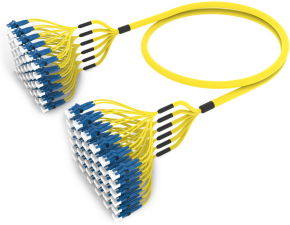

## Base Product

Ultra Low Loss ULL TeraSPEED® LC/UPC to LC/UPC Ruggedized fanout Cable, 72-Fiber, Plenum, 12 fiber PmP 2.0 mm Dca, Method A

## Product Classification

<b>Regional Availability</b>	Asia   Australia/New Zealand   Europe   Latin America   Middle East/Africa   North America
<b>Portfolio</b>	CommScope®
<b>Product Type</b>	Ruggedized fanout
<b>Product Brand</b>	SYSTIMAX ULL
<b>Ordering Note</b>	For additional jacket colors, please contact a CommScope Sales Representative   For lengths greater than 999 ft (304 m), orders must be in meters   Minimum length may vary based on cable configuration

## General Specifications

<b>Color, boot A</b>	Blue
<b>Color, connector A</b>	Blue
<b>Color, boot B</b>	Blue
<b>Color, connector B</b>	Blue
<b>Construction Type</b>	Stranded
<b>Furcation Color</b>	Yellow
<b>Interface, Connector A</b>	LC/UPC
<b>Interface Feature, connector A</b>	ULL
<b>Interface, Connector B</b>	LC/UPC
<b>Interface Feature, connector B</b>	ULL
<b>Jacket Color</b>	Yellow
<b>Polarity</b>	Method A
<b>Fibers per Subunit, quantity</b>	12
<b>Total Fibers, quantity</b>	72