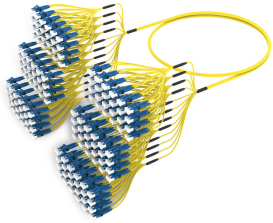

ALGLCLCCM

Base Product

Ultra Low Loss ULL TeraSPEED® LC/UPC to LC/UPC Ruggedized fanout Cable, 144-Fiber, Plenum, 12 fiber PmP 2.0 mm Dca, Method A

Product Classification

Regional Availability	Asia Australia/New Zealand Europe Latin America Middle East/Africa North America
Portfolio	CommScope®
Product Type	Ruggedized fanout
Product Brand	SYSTIMAX ULL
Ordering Note	For additional jacket colors, please contact a CommScope Sales Representative For lengths greater than 999 ft (304 m), orders must be in meters Minimum length may vary based on cable configuration

General Specifications

Color, boot A	Blue
Color, connector A	Green
Color, boot B	Blue
Color, connector B	Blue
Construction Type	Stranded
Furcation Color	Yellow
Interface, Connector A	LC/UPC
Interface Feature, connector A	ULL
Interface, Connector B	LC/UPC
Interface Feature, connector B	ULL
Jacket Color	Yellow
Polarity	Method A
Fibers per Subunit, quantity	12
Total Fibers, quantity	144

Dimensions

Cable Assembly Length Range (m)	3 – 999
--	---------

ALGLCLCCM

Cable Assembly Length Range (ft) 8 – 999

Optical Specifications

Fiber Mode Singlemode

Fiber Type G.657.A2, TeraSPEED®

Environmental Specifications