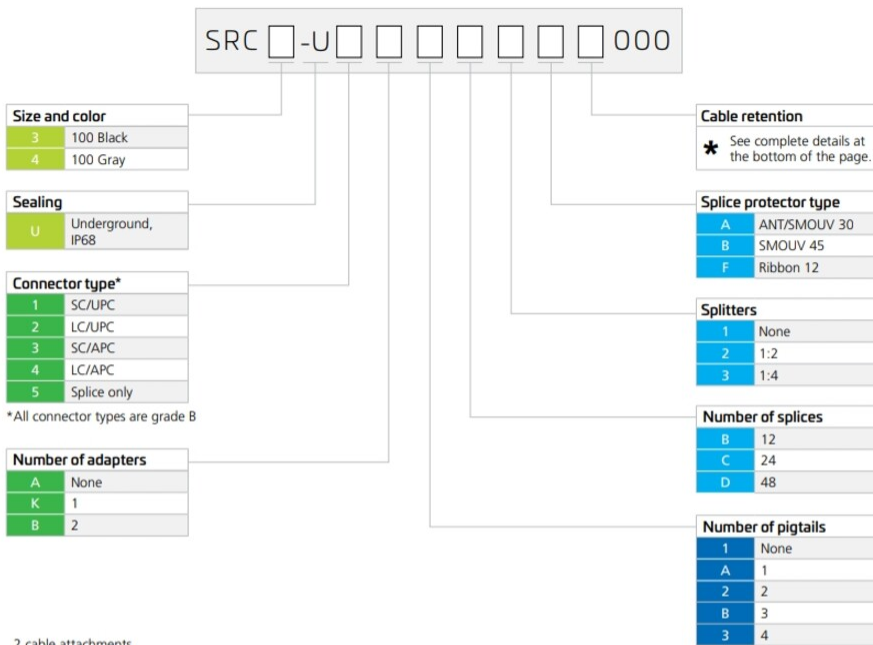

SRC3-U5A1B1BL000-US

Network Area Type	Drop
Port Type	No adapter No adapter
Port, quantity	0
Splice Tray Included, quantity	1
Splice Tray Type Included	12-way, heat shrink
Splicing Capacity, maximum	12
Splicing Capacity, Single Fusion, maximum	12
Splicing Type, Supported	Single fusion
Splitter Type	No splitter
Splitter, quantity	0

Dimensions

Height	267 mm 10.512 in
Width	117 mm 4.606 in
Depth	49 mm 1.929 in
Cable Entry Drop Port Diameter	8 mm (0.31 in) mm

Ordering Tree

SRC3-U5A1B1BL000-US

2 cable attachments are supplied.

Cable retention*	Cable Termination Unit (CTU) options				
A None	B 	C 	D 	E 	F 
B NVX-CR-MC-FT-NN	NVX-CR-MC-FT-NN	NVX-CR-MC-RD-NN	NVX-CR-SA-SM-NN	NVX-CR-TI-SM-NN	NVX-CR-DU-FL-NN
C NVX-CR-MC-RD-NN	<ul style="list-style-type: none"> Flat cable Metal clip Range 3 x 5 to 4 x 8 mm 	<ul style="list-style-type: none"> Round cable Metal clip Range 4 to 6.2 mm 	<ul style="list-style-type: none"> Round cable Dia up to 8 mm Strength member Aramide yarns Single layer 	<ul style="list-style-type: none"> Round cable Dia up to 8 mm Aramide yarns Single layer 	<ul style="list-style-type: none"> Round cable Dia up to 6.2 mm Aramide yarns Dual layer Compact length
D NVX-CR-SA-SM-NN					
E NVX-CR-TI-SM-NN					
F NVX-CR-DU-FL-NN					
G 4xNVX-CR-MC-FT-NN					
H 4xNVX-CR-MC-RD-NN					
I 4xNVX-CR-SA-SM-NN					
J 4xNVX-CR-TI-SM-NN					
K 4xNVX-CR-DU-FL-NN					
L 2xNVX-CR-MC-FT-NN and 2xNVX-CR-MC-RD-NN					