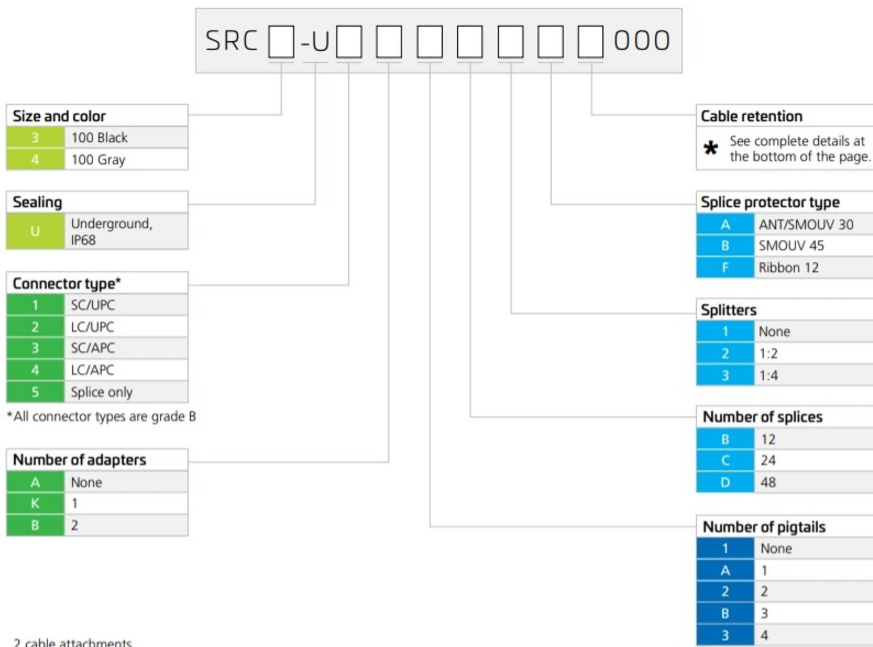

SRC3-U5A1B1BL004-US

Network Area Type	Drop
Port Type	No adapter No adapter
Port, quantity	0
Splice Tray Included, quantity	1
Splice Tray Type Included	12-way, heat shrink
Splicing Capacity, maximum	12
Splicing Capacity, Single Fusion, maximum	12
Splicing Type, Supported	Single fusion
Splitter Type	No splitter
Splitter, quantity	0

Dimensions

Height	267 mm 10.512 in
Width	117 mm 4.606 in
Depth	49 mm 1.929 in
Cable Entry Drop Port Diameter	8 mm (0.31 in) mm

Ordering Tree

SRC3-U5A1B1BL004-US

2 cable attachments are supplied.

Cable retention*	Cable Termination Unit (CTU) options					
A	None	B	C	D	E	F
B	NVX-CR-MC-FT-NN					
C	NVX-CR-MC-RD-NN	NVX-CR-MC-FT-NN	NVX-CR-MC-RD-NN	NVX-CR-SA-SM-NN	NVX-CR-TI-SM-NN	NVX-CR-DU-FL-NN
D	NVX-CR-SA-SM-NN	• Flat cable	• Round cable	• Round cable	• Round cable	• Round cable
E	NVX-CR-TI-SM-NN	• Metal clip	• Metal clip	• Dia up to 8 mm	• Dia up to 8 mm	• Dia up to 6.2 mm
F	NVX-CR-DU-FL-NN	• Range 3 x 5 to 4 x 8 mm	• Range 4 to 6.2 mm	• Strength member	• Aramide yarns	• Aramide yarns
G	4xNVX-CR-MC-FT-NN			• Aramide yarns	• Single layer	• Dual layer
H	4xNVX-CR-MC-RD-NN					• Compact length
I	4xNVX-CR-SA-SM-NN					
J	4xNVX-CR-TI-SM-NN					
K	4xNVX-CR-DU-FL-NN					
L	2xNVX-CR-MC-FT-NN and 2xNVX-CR-MC-RD-NN					